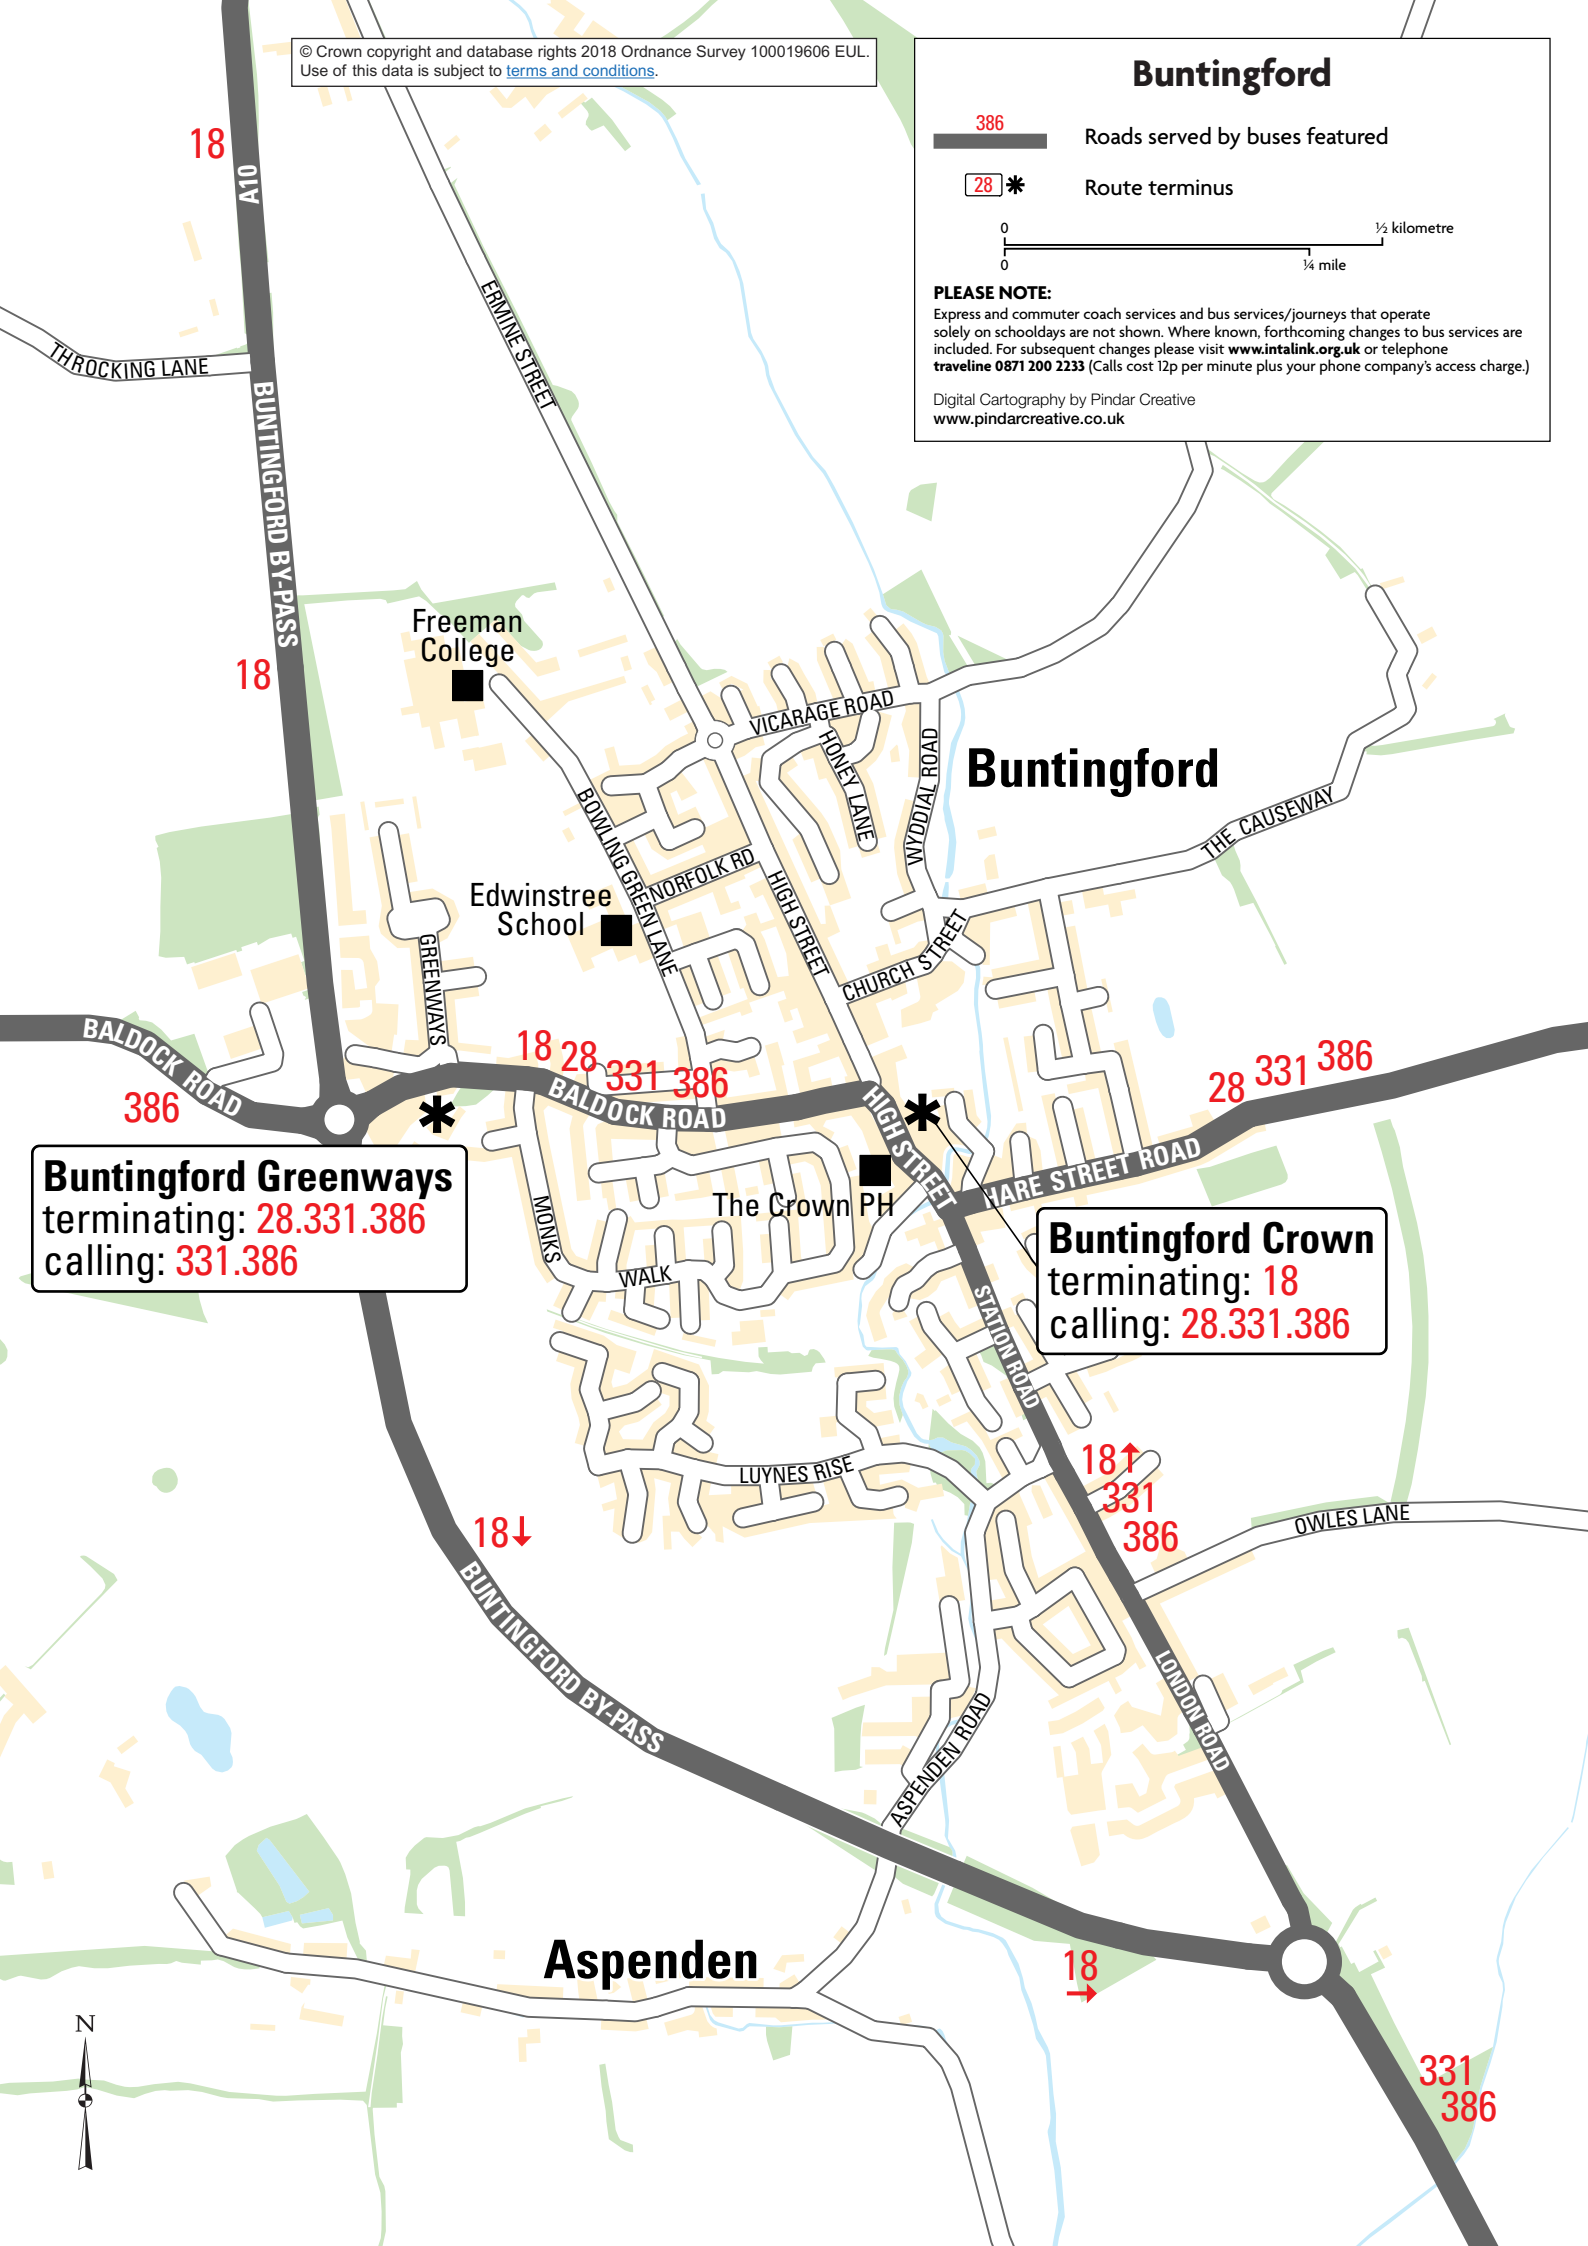

Buntingford

386

Roads served by buses featured

28 *

Route terminus

PLEASE NOTE:

Express and commuter coach services and bus services/journeys that operate solely on schooldays are not shown. Where known, forthcoming changes to bus services are included. For subsequent changes please visit www.intalink.org.uk or telephone **traveline 0871 200 2233** (Calls cost 12p per minute plus your phone company's access charge.)

Digital Cartography by Pindar Creative
www.pindarcreative.co.uk

Buntingford Greenways
terminating: 28.331.386
calling: 331.386

Buntingford Crown
terminating: 18
calling: 28.331.386