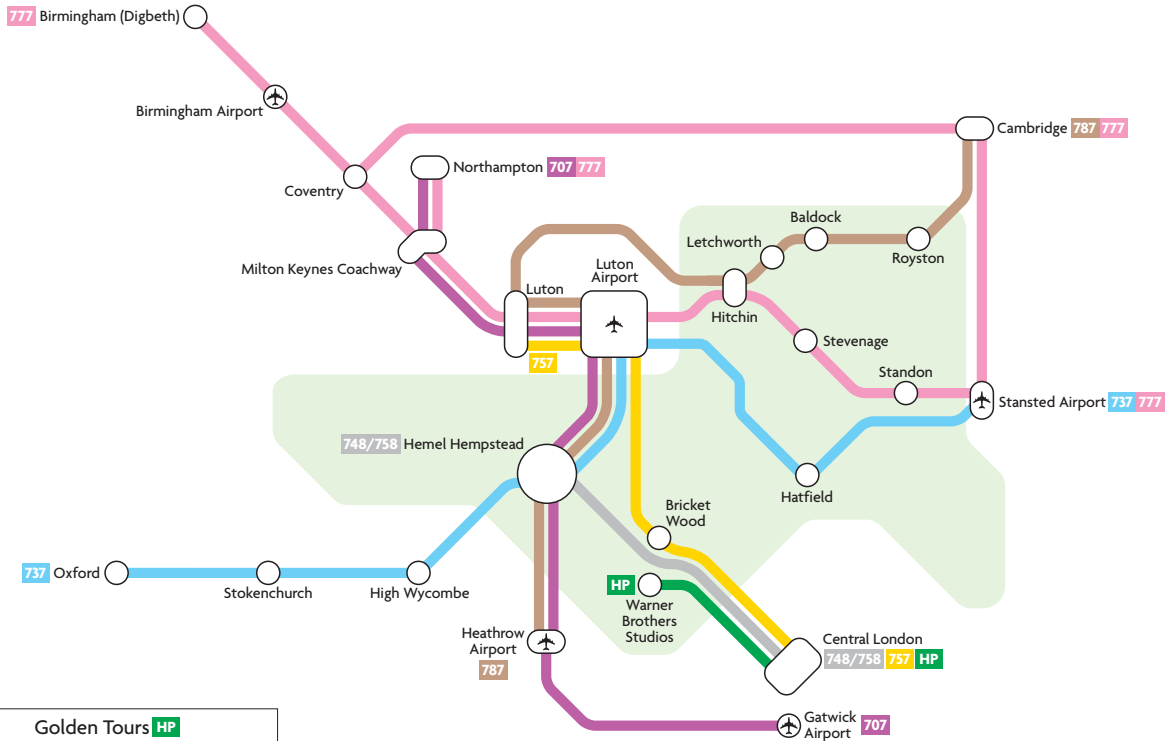

Hertfordshire Express Coach Services

Golden Tours **HP**
 Green Line **757 748/758**
 National Express **707 737 777 787**

707 = Route terminus