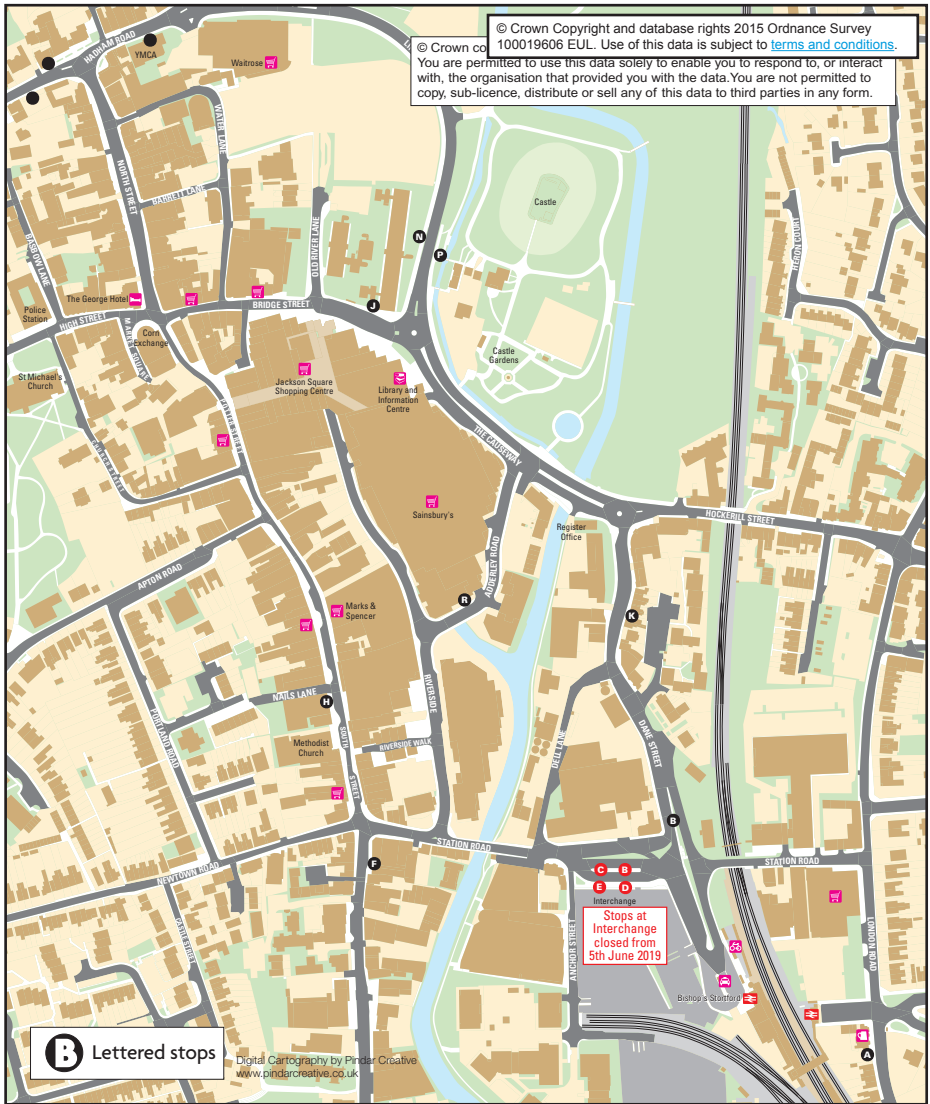

B Lettered stops

Stops at Interchange closed from 5th June 2019