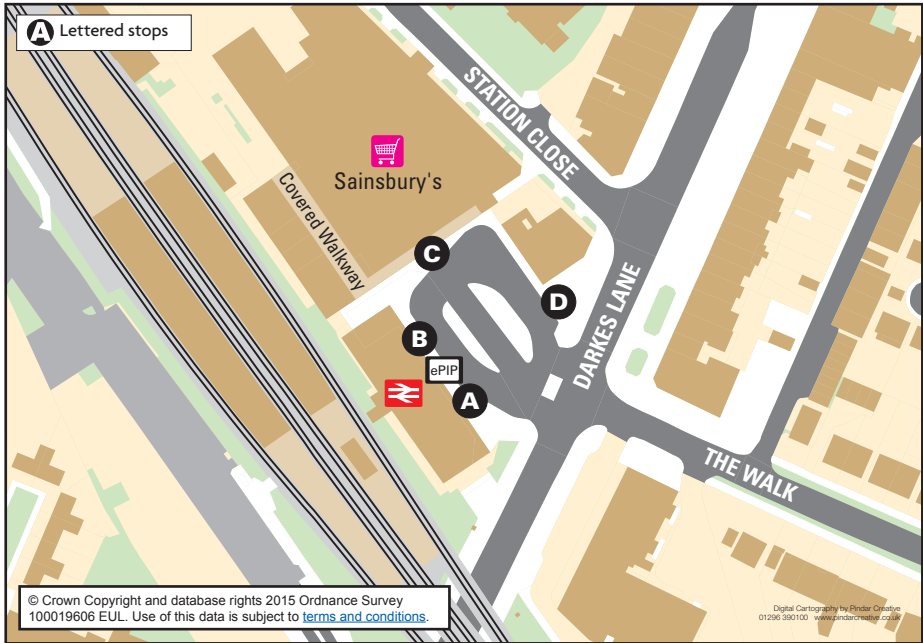

Where to Board Your Bus or Coach at Potters Bar Railway Station

| Service | Final Destination | Boarding Point(s) |
|----------|------------------------------------|-------------------|
| 84 | New Barnet | A |
| 84 | St Albans | B |
| 242■ | Waltham Cross | A |
| 242■ | Welwyn Garden City | C |
| 298 | Arnos Grove Underground Station | C |
| 313 | Chingford | D |
| 313● | Dame Alice Owen's School | D |
| 398● | Brookmans Park, Chancellors School | A |
| 398 | Borehamwood/Watford | B |
| 610/611◆ | Enfield | D |
| 610/611◆ | Hatfield/Luton | B |
| PB1 | Oakmere Avenue | A |
| PB1 | Shillitoe Avenue | A |