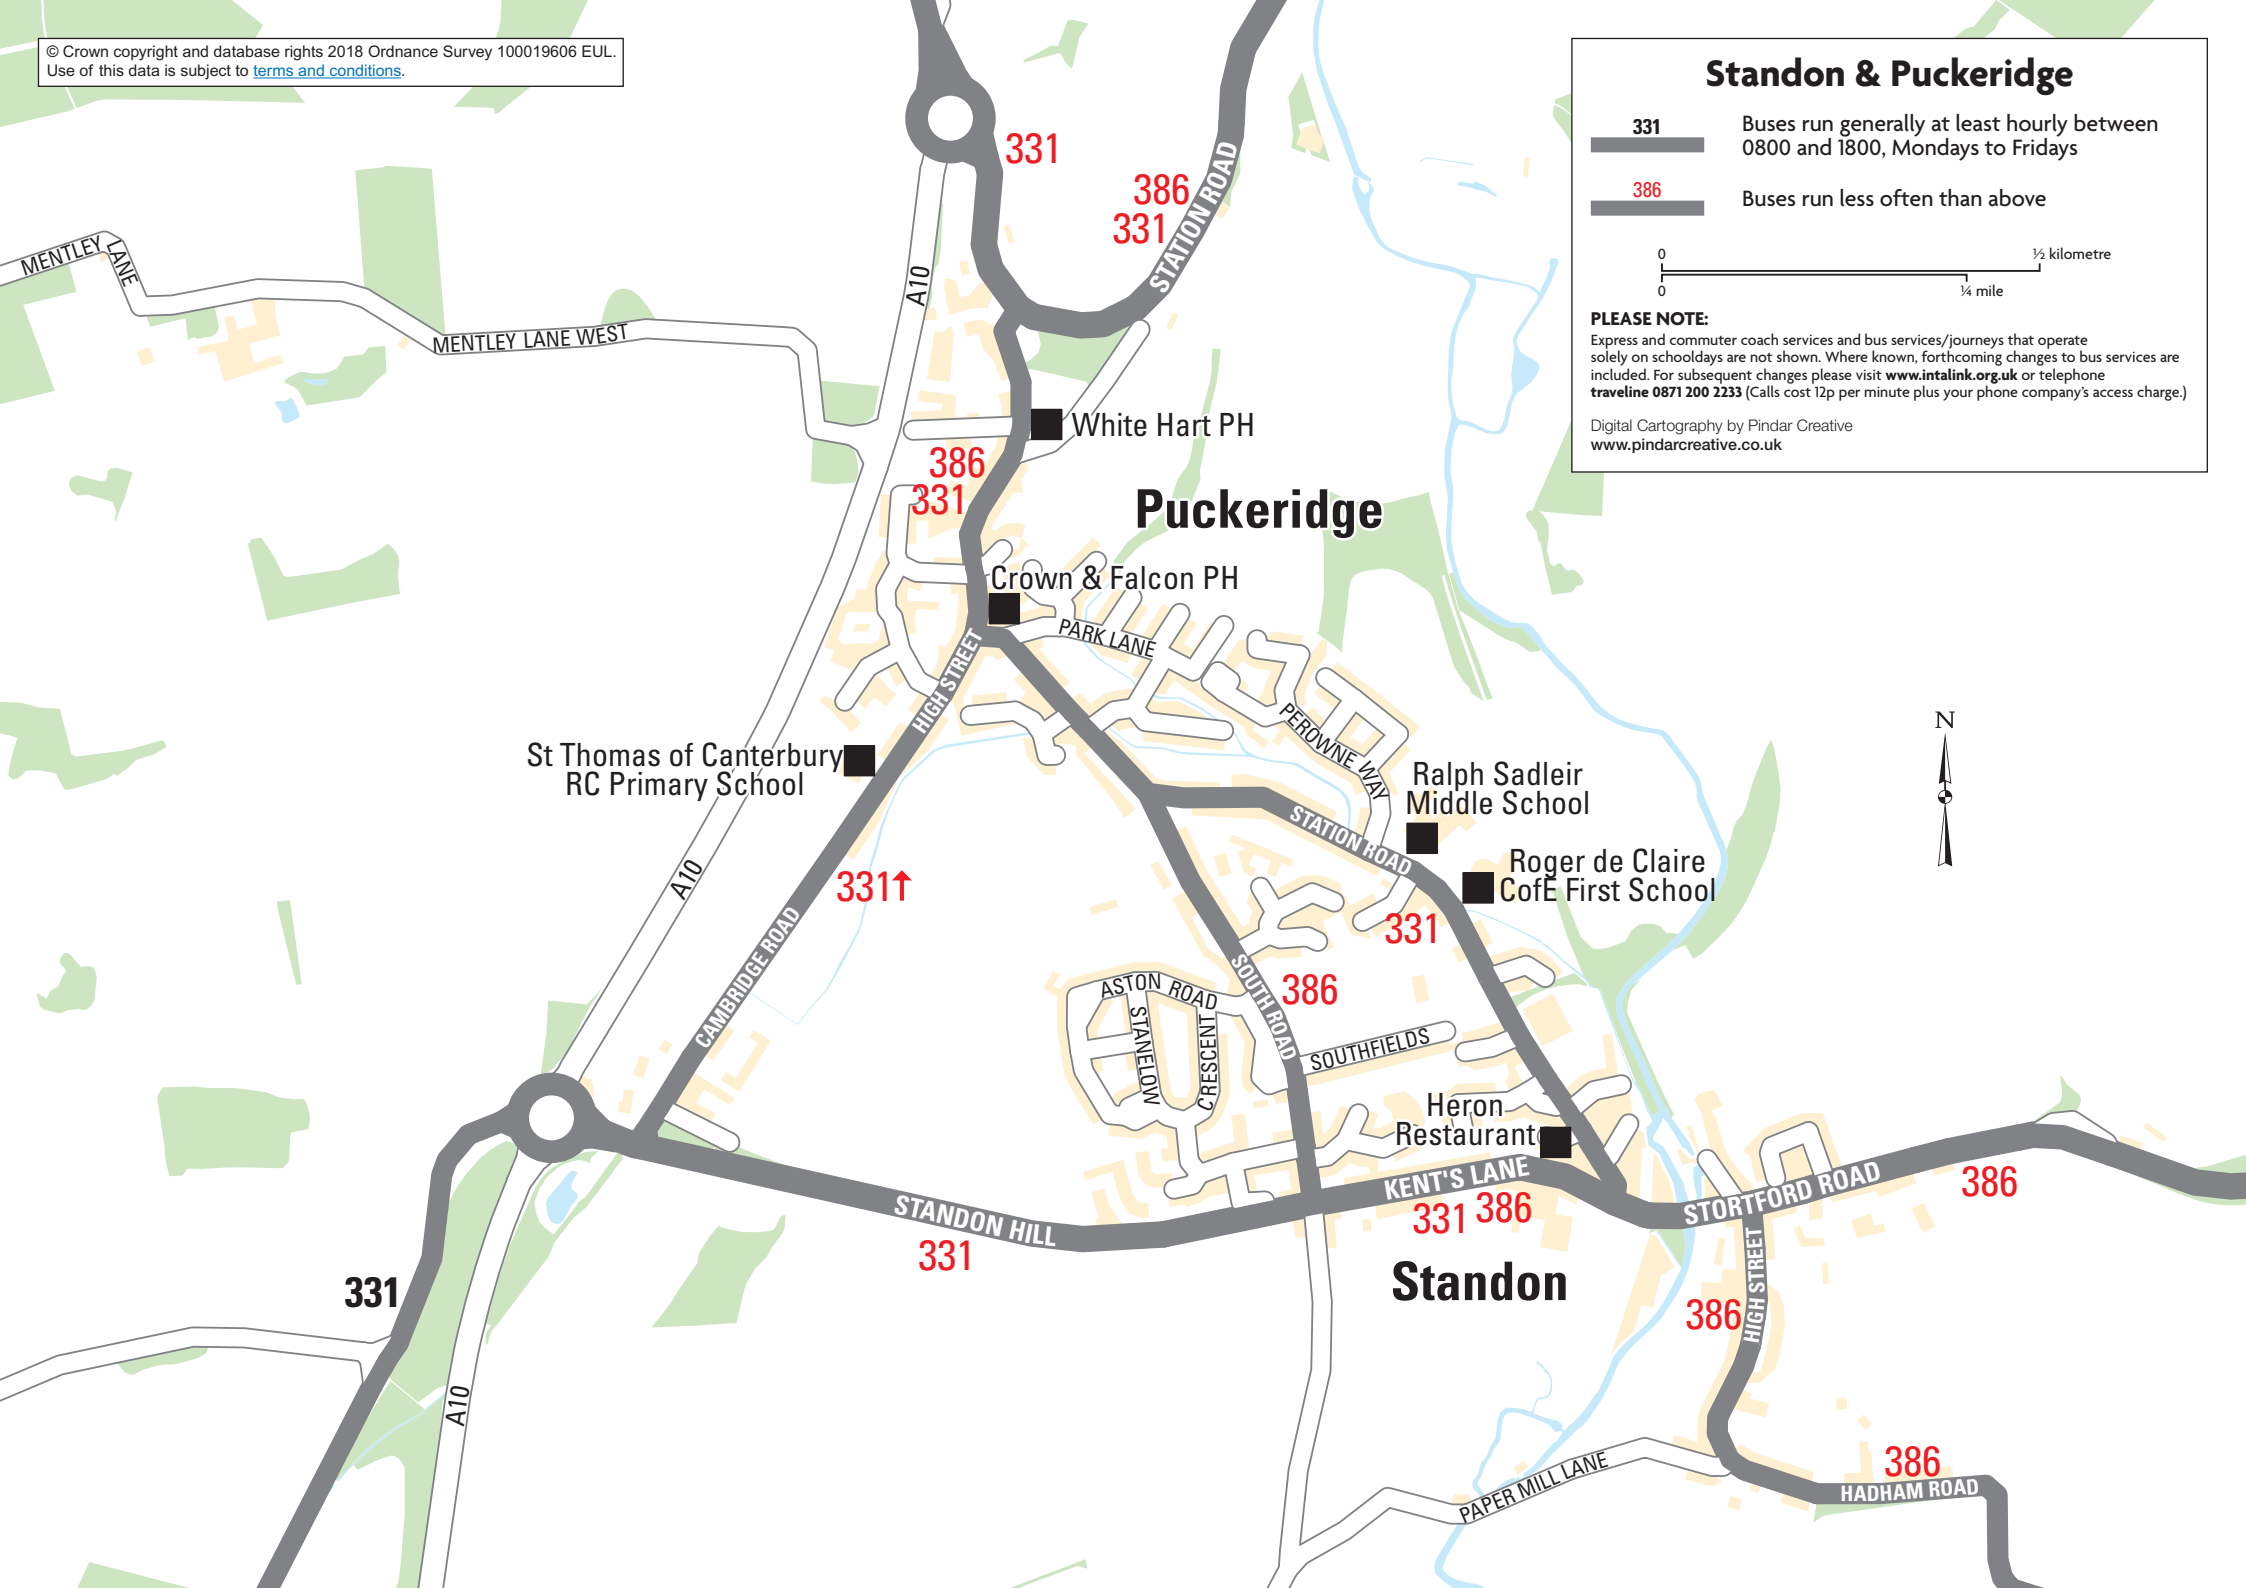

Standon & Puckeridge

- 331** Buses run generally at least hourly between 0800 and 1800, Mondays to Fridays
- 386** Buses run less often than above

PLEASE NOTE:
Express and commuter coach services and bus services/journeys that operate solely on schooldays are not shown. Where known, forthcoming changes to bus services are included. For subsequent changes please visit www.intalink.org.uk or telephone **traveline 0871 200 2233** (Calls cost 12p per minute plus your phone company's access charge).
Digital Cartography by Pindar Creative
www.pindarcreative.co.uk

St Thomas of Canterbury
RC Primary School

White Hart PH

Crown & Falcon PH

Ralph Sadleir
Middle School

Roger de Claire
CofE First School

Heron
Restaurant

Standon

Puckeridge