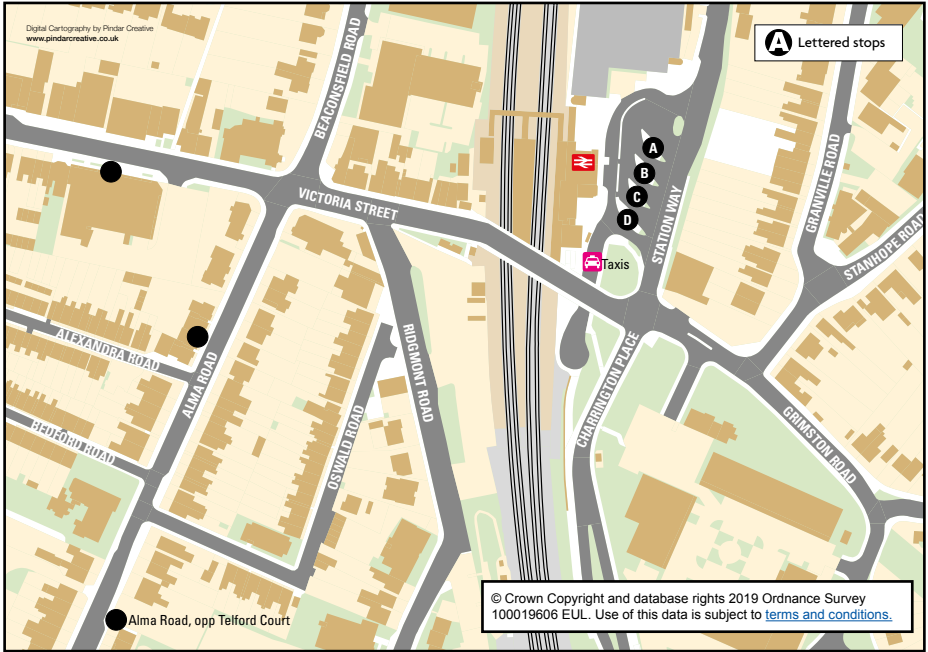

Where to Board Your Bus or Coach at St Albans City Railway Station

Service	Final Destination	Boarding Point(s)
34	Dunstable	D
34	Oaklands	B
84	New Barnet	B
84	St Albans City Centre	C
230◆	St Albans City Centre	D
230◆	Welwyn Garden City	A
300/302	Hemel Hempstead	D
301	Stevenage	A
302	Welwyn Garden City	A
304	Hitchin/Wheathampstead	D
304/305	Colney Heath/Welham Green	A
305	Tyttenhanger	A
305	Sandridge	D
357	Harpenden/Redbourn■	D
357	Borehamwood	B
601	Borehamwood	C
601	Welwyn Garden City	A
602	Watford	C
602	Hatfield	A
653	New Greens Estate	D
653	Jersey Farm/Welwyn Garden City	A
724	Harlow	A
724	Heathrow Airport	C
S1	Cell Barnes	B
S1	St Albans City Centre	D
S4	Cottonmill	C
S7◆	Verulam Estate/ Marshalswick	D
S8	Marshalswick	D
S8	Verulam Estate	D

■ Sundays Only

◆ Limited service

Service 230 operates on Wednesdays Only

Buses to St Albans City Centre: All services from stops C and D serve St Albans City Centre

A Lettered stops

Alma Road, opp Telford Court