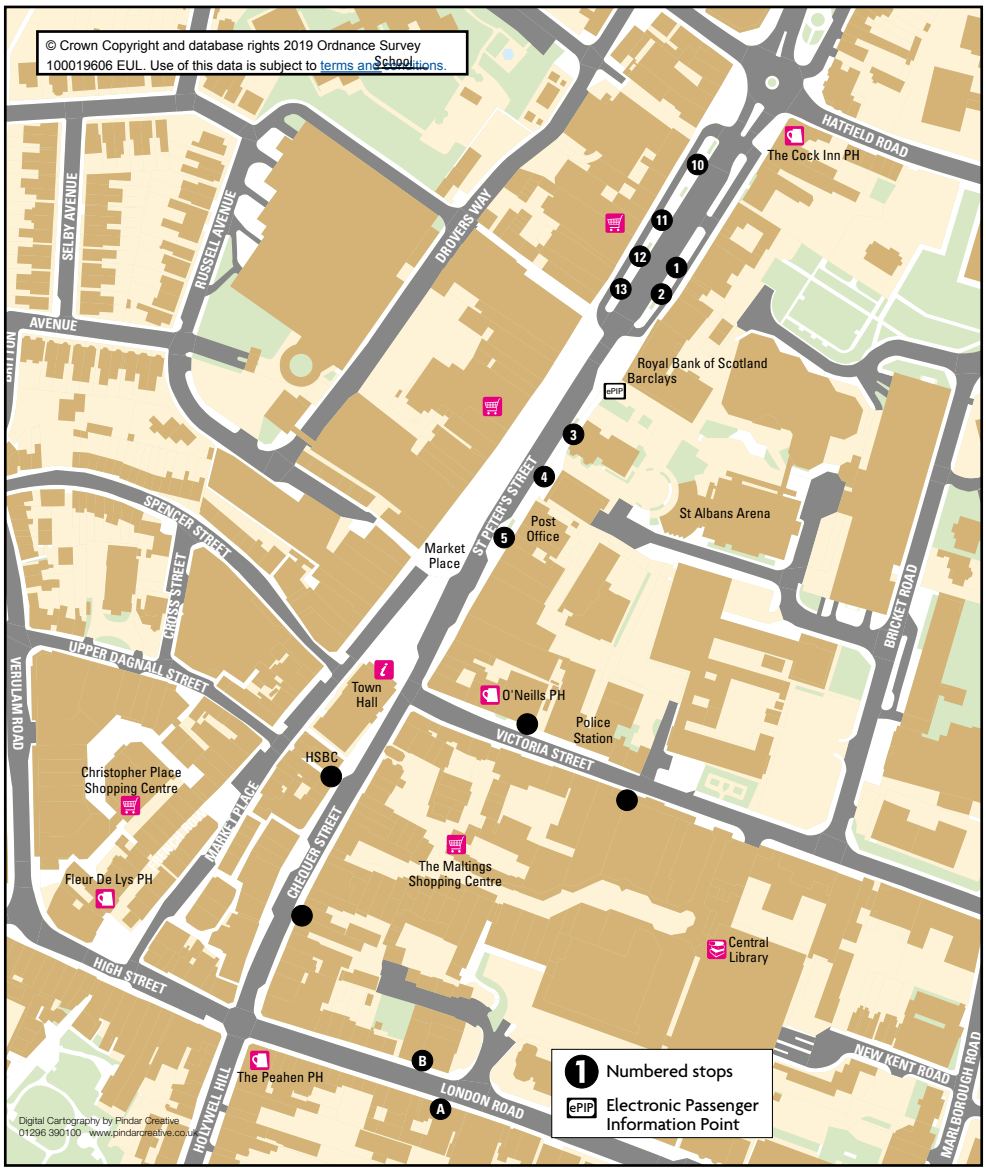

Where to Board Your Bus or Coach in St Albans, St Peter's Street

Service	Final Destination	Boarding Point(s)
34	Dunstable	12
84	New Barnet	2
84●	New Greens Estate	10
230◆	Welwyn Garden City	1
300/302	Hemel Hempstead	12
301	Stevenage	1
302	Welwyn Garden City	1
304	Hitchin/Wheathampstead	13
304/305	Colney Heath/Welham Green	1
305	Tyttenhanger	1
305	Sandridge	13
321	Luton	10
321	Watford	5
357	St Albans Railway Station	1■
357	Borehamwood	2
357	Harpenden/Redbourn■	13
361	New Greens Estate	11
361	Bricket Wood	5
601	Welwyn Garden City	1
601	Borehamwood	4
602	Watford	2
602	Hatfield	1
653◆	New Greens Estate	11
653	Jersey Farm/Welwyn Garden City	1
724	Heathrow Airport	5
724	Harlow	10
S1	Cell Barnes	3
S4/S5	Cottonmill	4
S4	St Albans Railway Station	11
S8	Marshalswick/St Albans Railway Station◆	13
S9	Marshalswick	13
S8/S9	Verulam Estate	5

● Schooldays Only

◆ Limited Service

■ Sundays Only

Service 230 operates on Wednesdays Only

© Crown Copyright and database rights 2019 Ordnance Survey
100019606 EUL. Use of this data is subject to [terms and conditions](#).