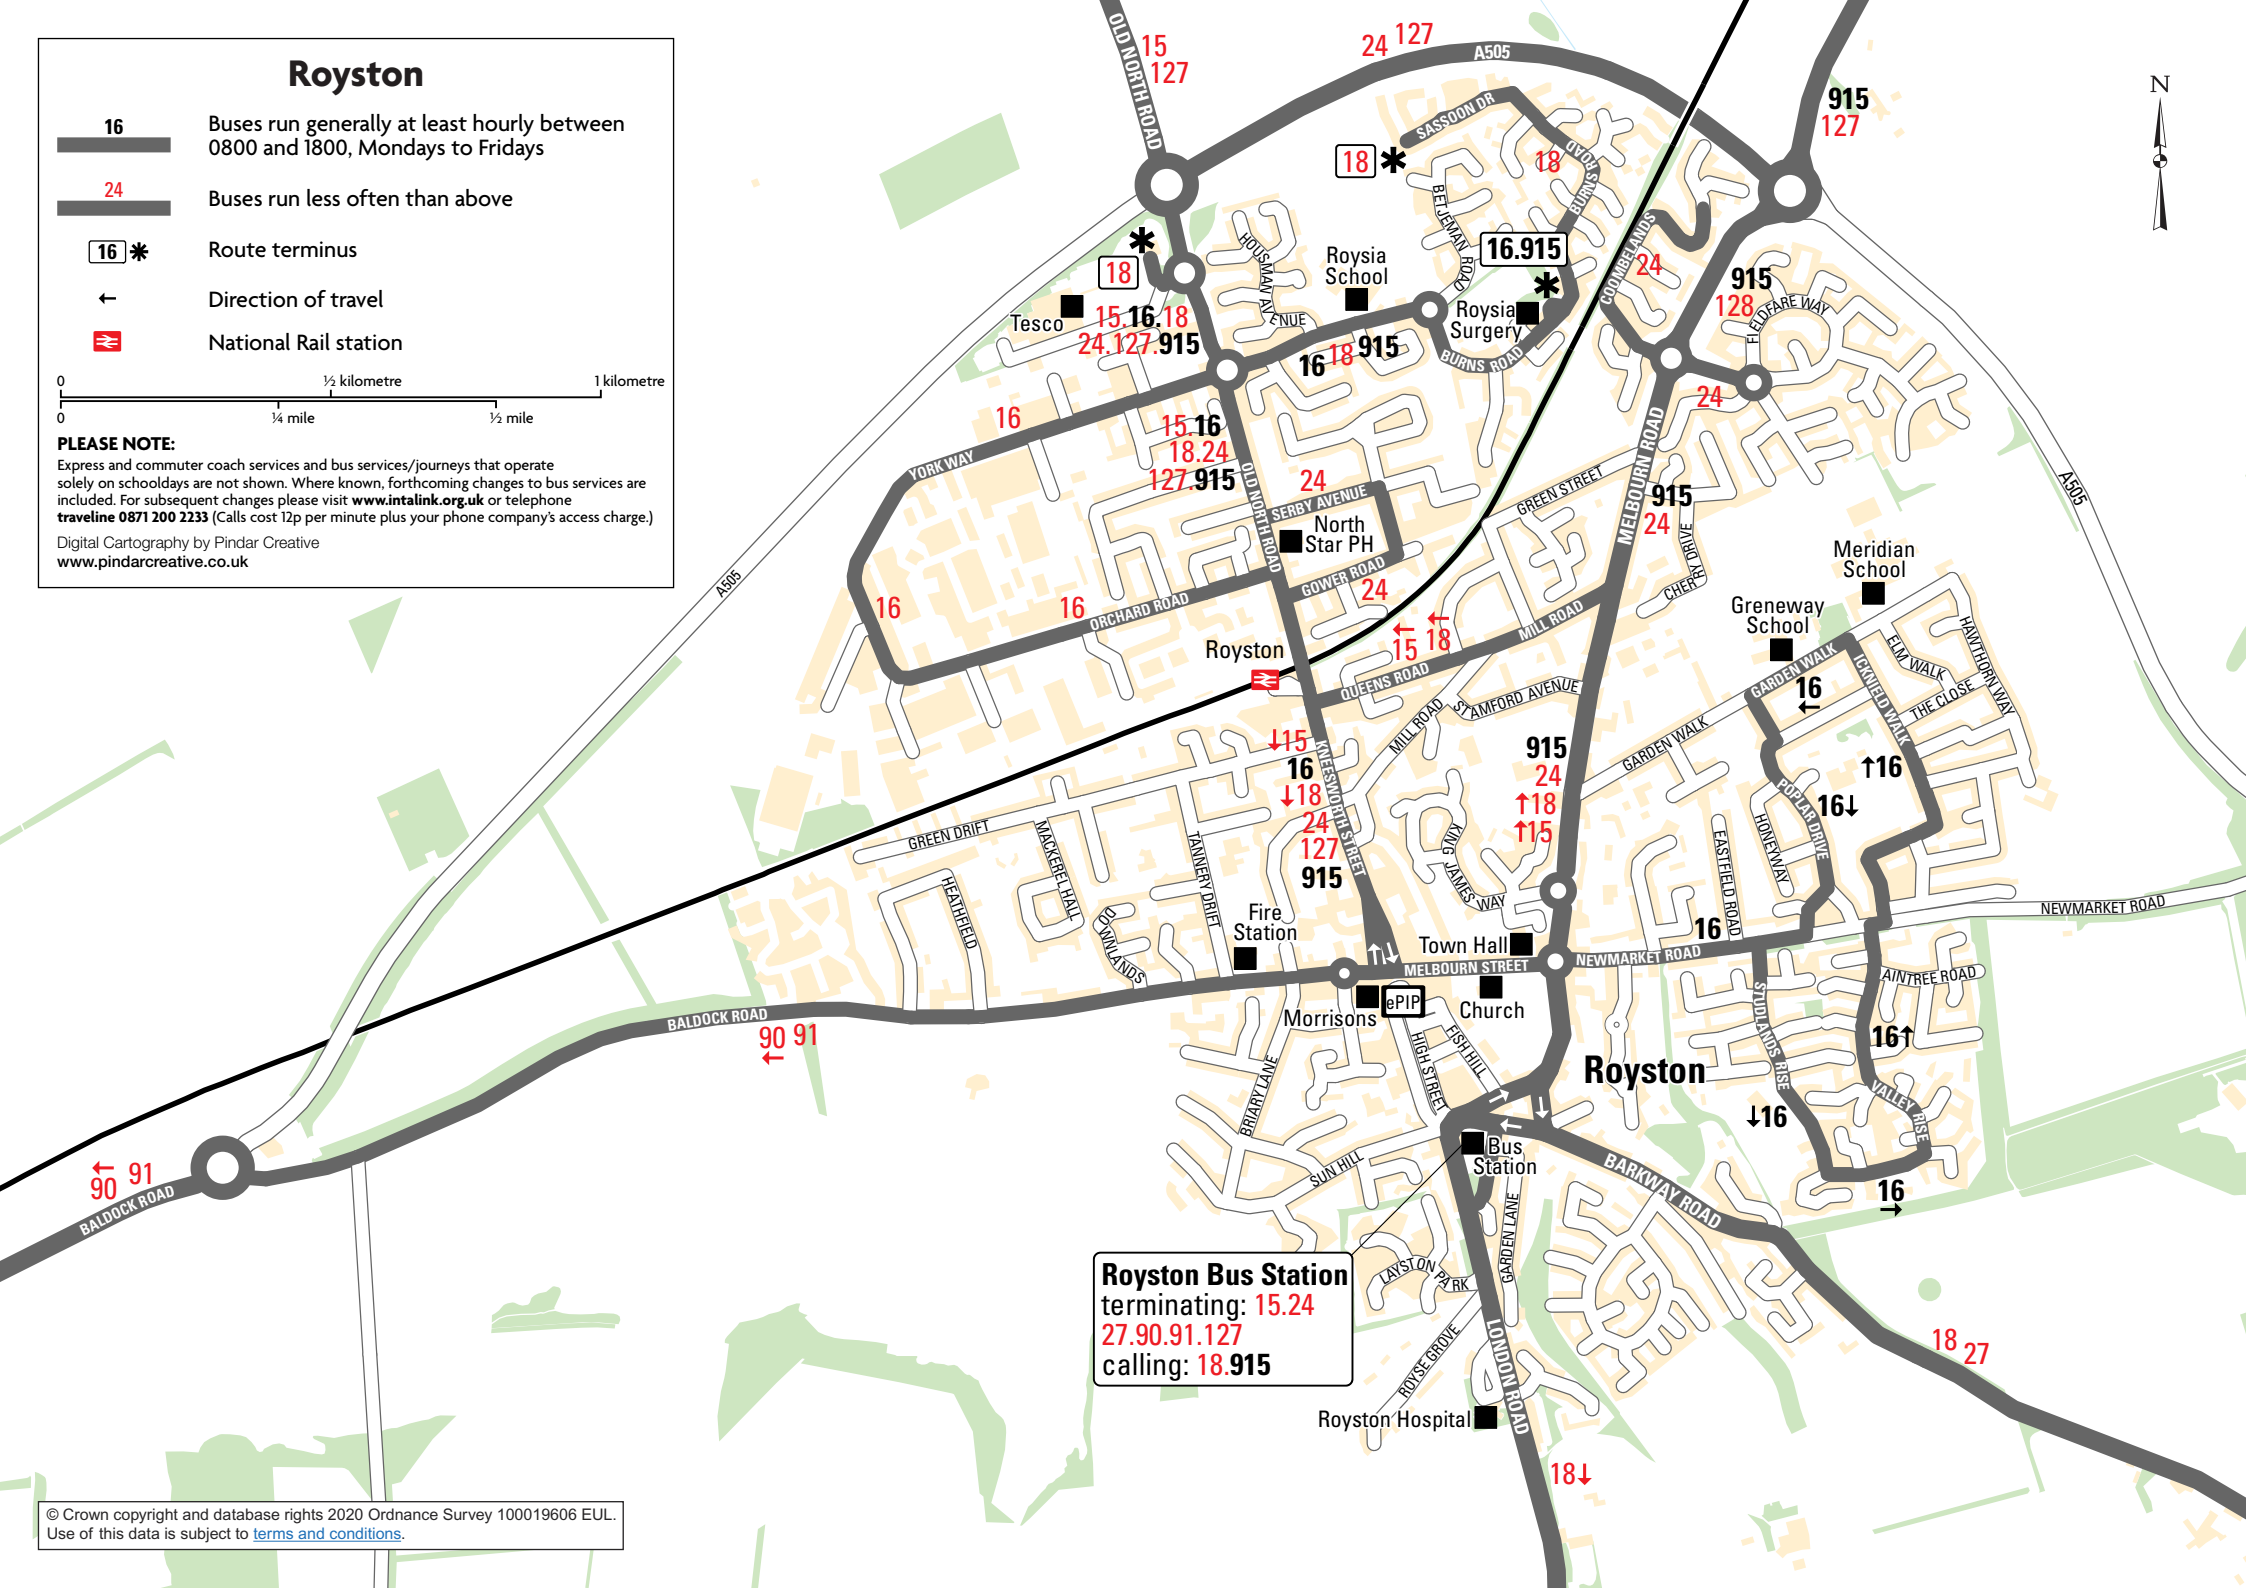

# Royston

- 16** Buses run generally at least hourly between 0800 and 1800, Mondays to Fridays
- 24** Buses run less often than above
- 16 \*** Route terminus
- ←** Direction of travel
-  National Rail station

**Royston Bus Station**  
terminating: 15.24  
27.90.91.127  
calling: 18.915