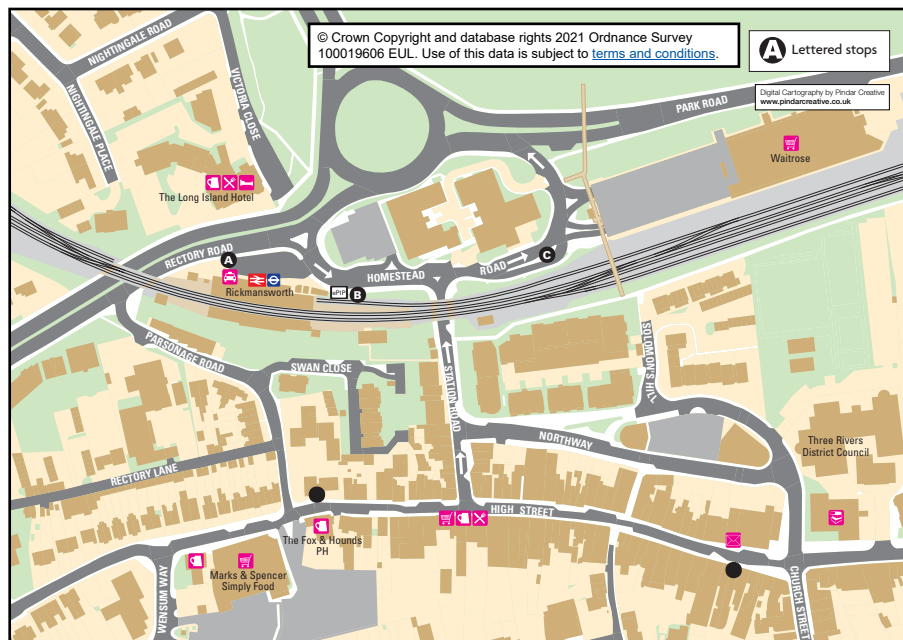

Where to Board Your Bus or Coach at Rickmansworth Railway Station

Service	Destination	Boarding Point(s)
103/X103♦	High Wycombe	C
103/X103♦	Watford	C
320	Berry Lane Estate/Maple Cross♦	B
320	Hemel Hempstead	C
520	Watford	C
520	Maple Cross	A
724	Heathrow Airport	A
724	Harlow	B
951*	Thorpe Park	A
951*	Watford	C

Service	Destination	Boarding Point(s)
R1♦	Mount Vernon Hospital	C
R1♦	Maple Cross	B
R2♦	Mount Vernon Hospital	C
R2♦	Watford	C
R2♦	Chorleywood	B
W1♦	Maple Cross	B
W1■	Garston	C

♦ Limited Service ■ Sundays Only * Only operates when Thorpe Park is open