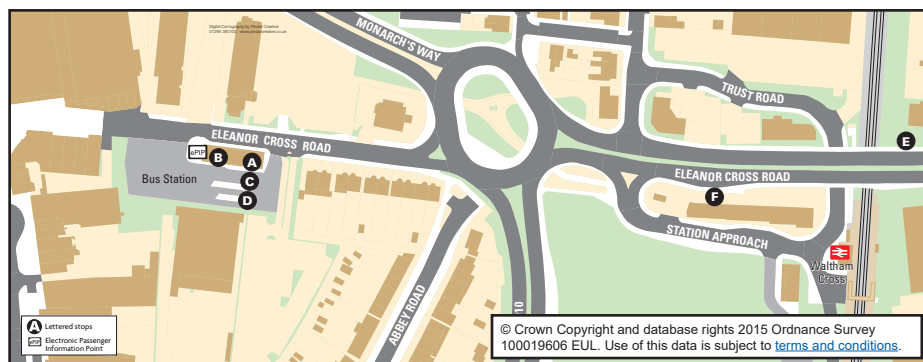

Where to Board Your Bus or Coach in Waltham Cross

Service	Final Destination	Boarding Point(s)
13	Epping	C, E
14/14B	Waltham Abbey	C, E
22◆/22C▲	Waltham Abbey	C, E
66/66A■	Loughton/Debden	C, E
86	Harlow	C
211◆	Breach Barns	C, E
212◆	Waltham Abbey	C, E
217	Turnpike Lane (Bus/Underground Station)	A
242	Brookfield Centre/Potters Bar/Welwyn Garden City■	D
251	Hammond Street	F, D
251	Waltham Abbey	C, E
279	Manor House	B
310	Hertford	D
317	Enfield	A
327○	Bulls Cross, Elsing Estate	A
491	North Middlesex Hospital (Edmonton)	B
N279*	Central London (Trafalgar Square)	B

▲ Saturdays only ■ Sundays Only ○ Circular Service * Night Bus Service ◆ Limited Service