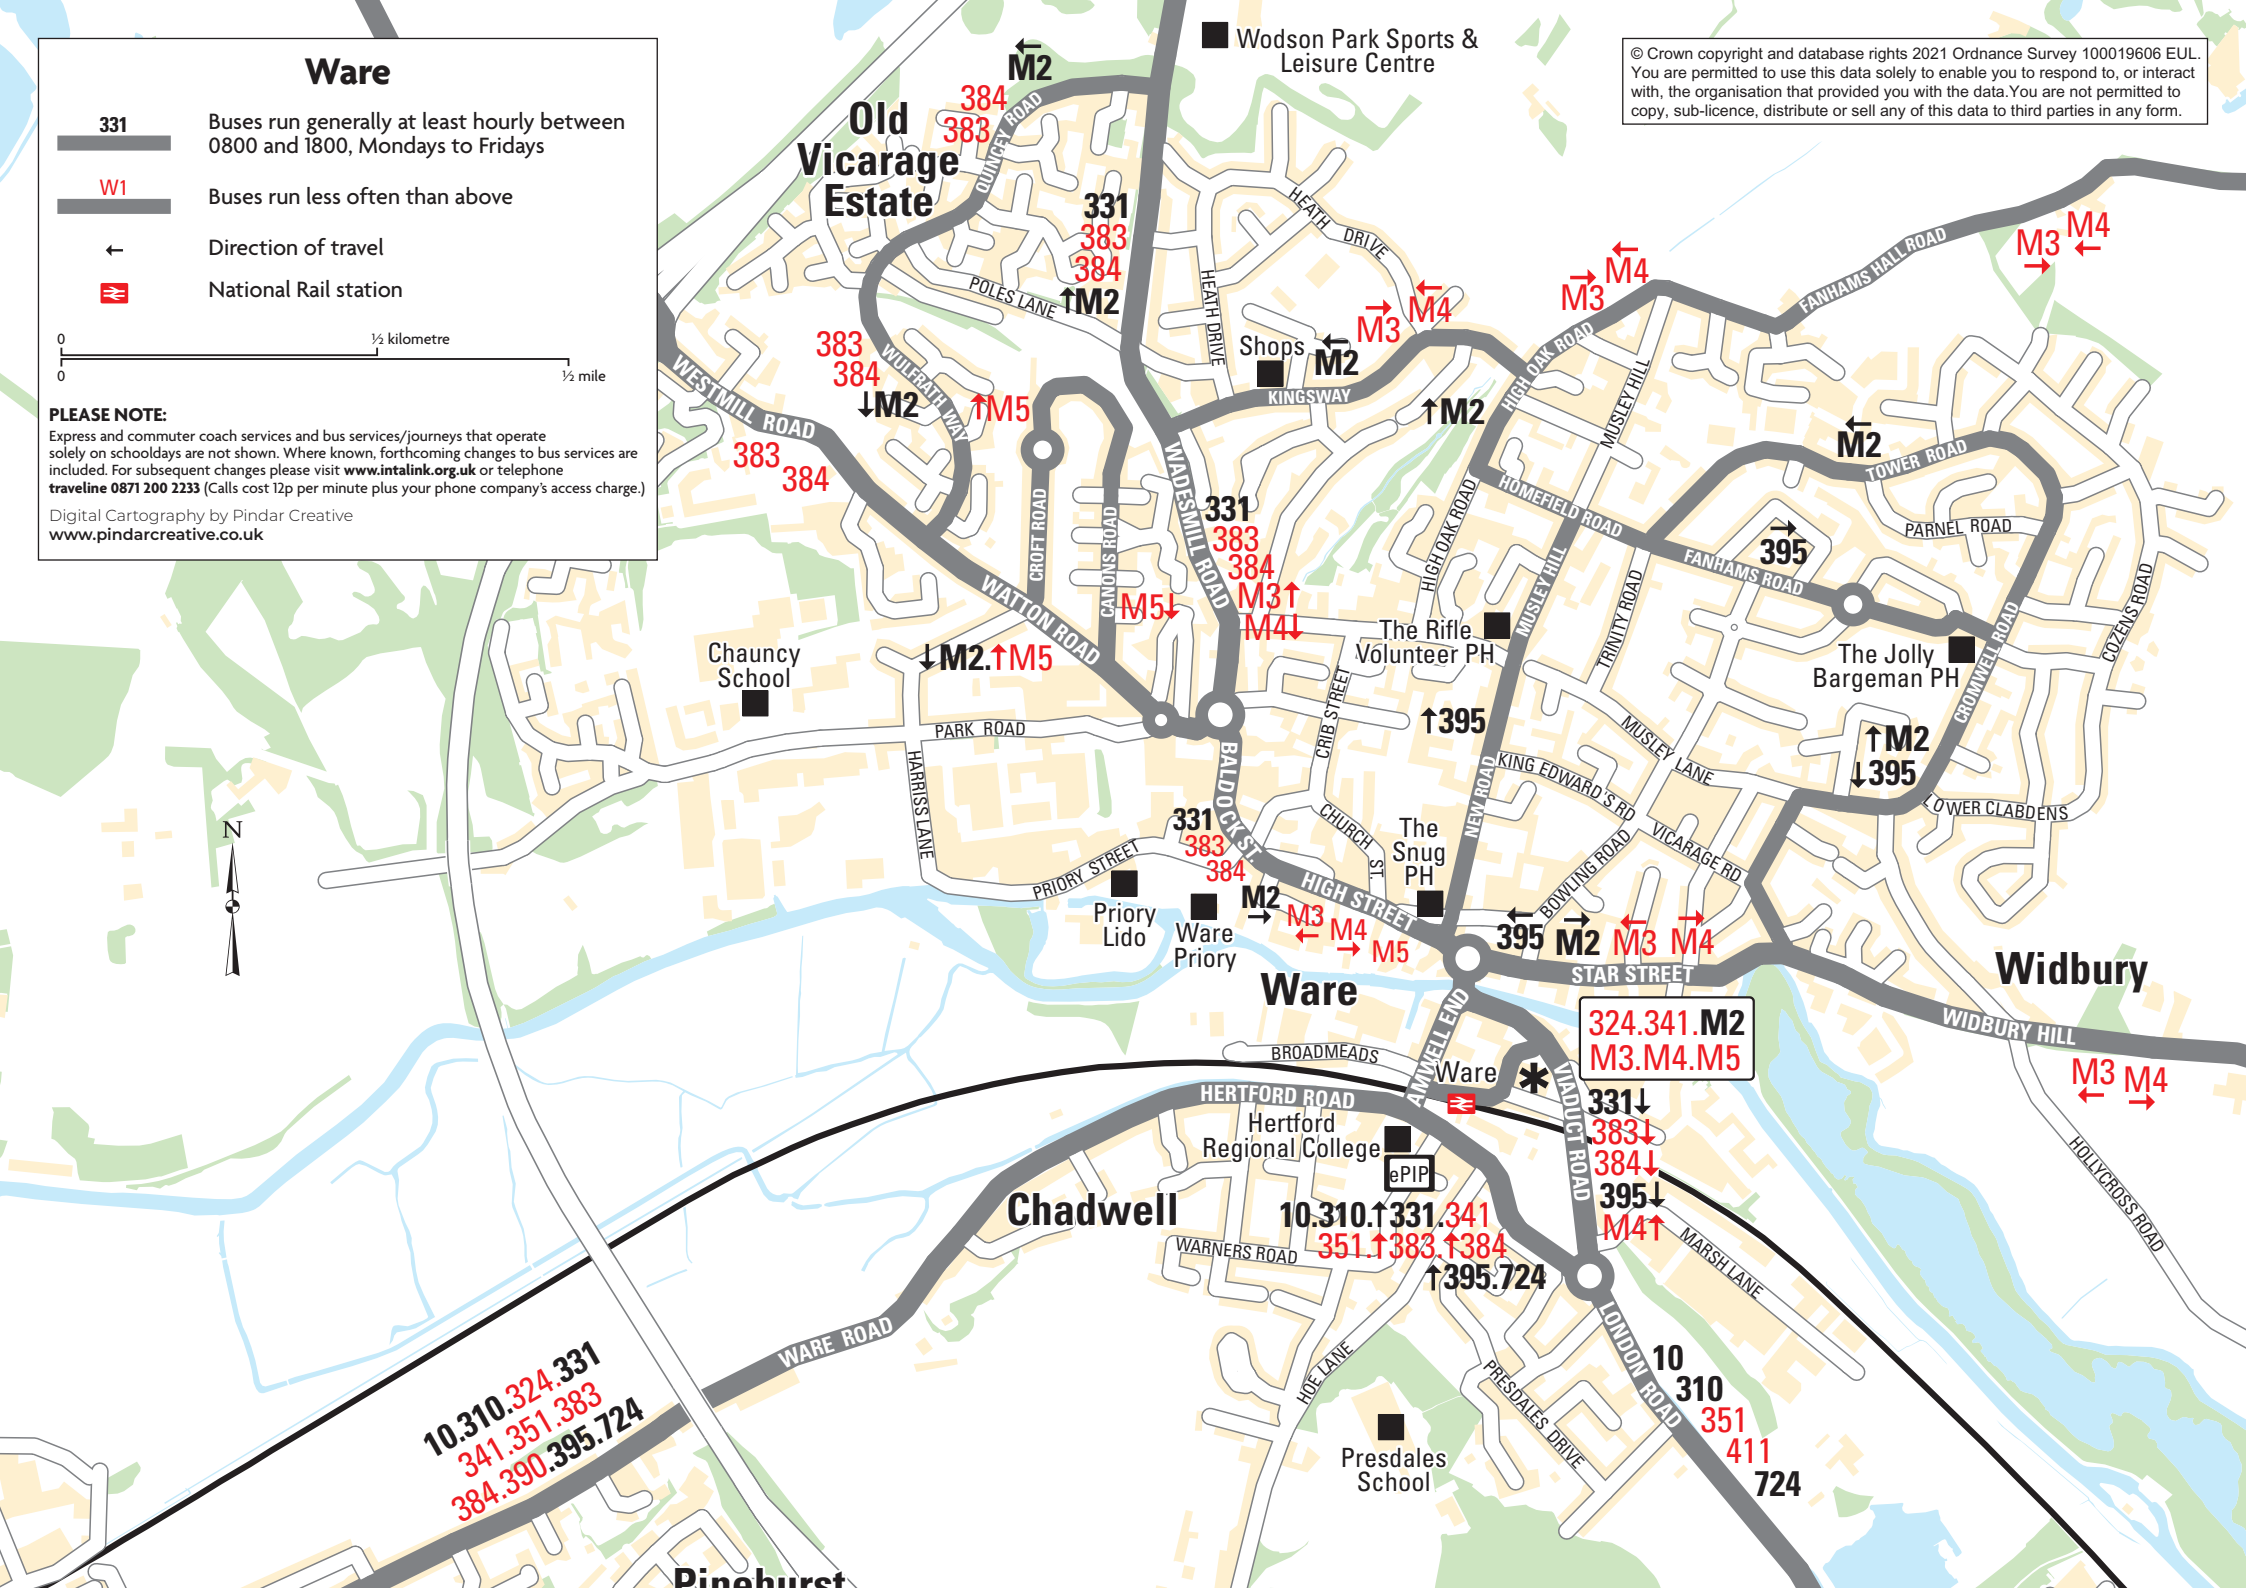

Ware

331 Buses run generally at least hourly between 0800 and 1800, Mondays to Fridays

W1 Buses run less often than above

← Direction of travel

 National Rail station

PLEASE NOTE:

Express and commuter coach services and bus services/journeys that operate solely on schooldays are not shown. Where known, forthcoming changes to bus services are included. For subsequent changes please visit www.intalink.org.uk or telephone **traveline 0871 200 2233** (Calls cost 12p per minute plus your phone company's access charge.)

Digital Cartography by Pindar Creative
www.pindarcreative.co.uk

© Crown copyright and database rights 2021 Ordnance Survey 100019606 EUL. You are permitted to use this data solely to enable you to respond to, or interact with, the organisation that provided you with the data. You are not permitted to copy, sub-licence, distribute or sell any of this data to third parties in any form.

10.310.324.331
341.351.383
384.390.395.724

324.341.M2
M3.M4.M5

10.310.1331.341
351.1383.1384
↑395.724

10
310
351
411
724