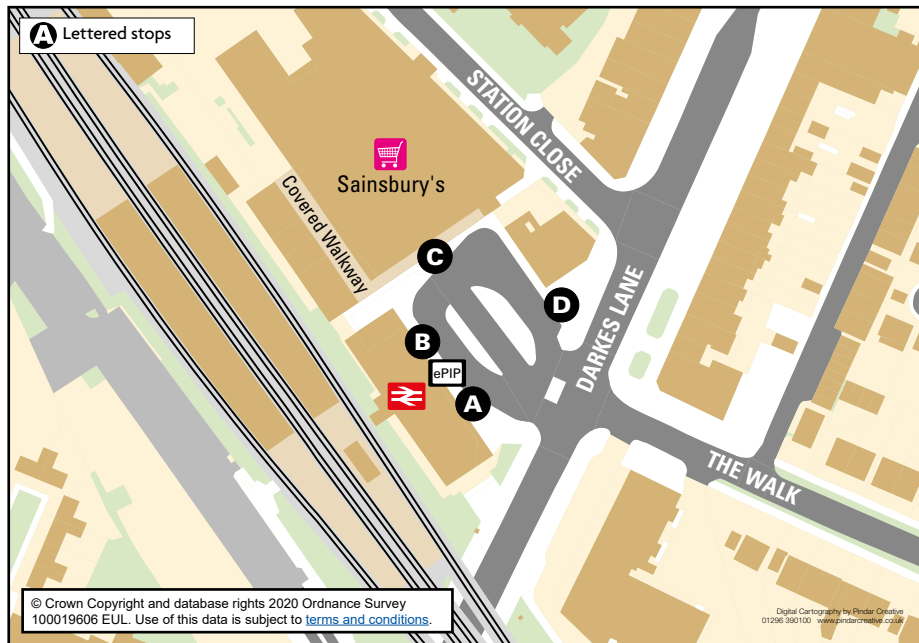

Where to Board Your Bus or Coach at Potters Bar Railway Station

Service	Final Destination	Boarding Point(s)
84	St Albans	B
242■	Waltham Cross	A
242■	Welwyn Garden City	C
298	Arnos Grove Underground Station	C
303●	Oaklands	A
313	Chingford	D
313●	Dame Alice Owen's School	D
398●	Brookmans Park, Chancellors School	A
398	Borehamwood/Watford	B
610/611◆	Enfield	D
610/611◆	Hatfield/Luton	B
PB1	Oakmere Avenue	A
PB1	Shillitoe Avenue	A