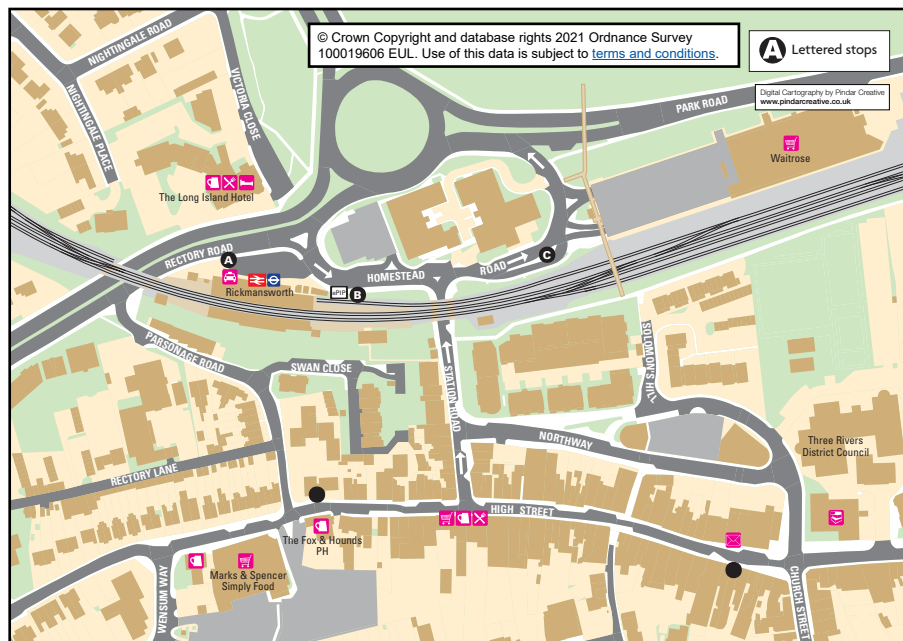

Where to Board Your Bus or Coach at Rickmansworth Railway Station

Service	Destination	Boarding Point(s)	R1◆	Mount Vernon Hospital	C
103	High Wycombe	C	R1◆	Maple Cross	B
103	Watford	C	R2◆	Mount Vernon Hospital	C
321	Maple Cross	B	R2◆	Watford	C
321	Luton	C	R2◆	Chorleywood	B
724	Heathrow Airport	A	W1◆	Maple Cross	B
724	Harlow	B	W1■	Garston	C
951*	Thorpe Park	A			
951*	Watford	C			
Service	Destination	Boarding Point(s)			

◆ Limited Service ■ Sundays Only * Only operates when Thorpe Park is open