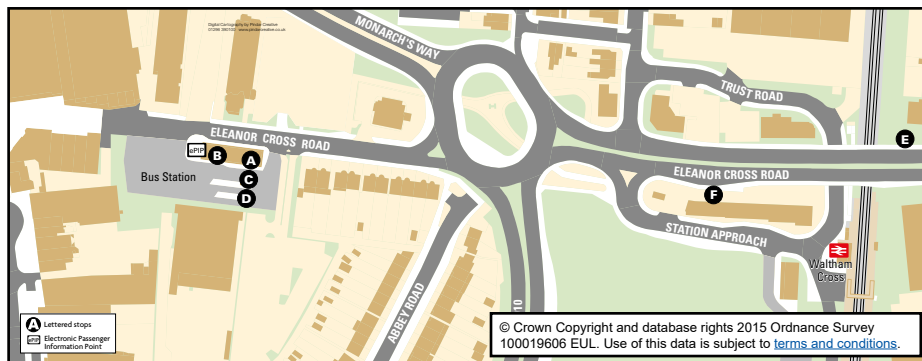

Where to Board Your Bus or Coach in Waltham Cross

Service	Final Destination	Boarding Point(s)
13	Epping	C, E
14	Waltham Abbey	C, E
22◆/22A◆	Waltham Abbey	C, E
66/66A■	Loughton/Debden	C, E
86	Harlow	C
211◆	Breach Barns	C, E
212◆	Waltham Abbey	C, E
217	Turnpike Lane (Bus/Underground Station)	A
242	Brookfield Centre/Potters Bar/Welwyn Garden City■	D
251	Hammond Street	F, D
251	Waltham Abbey	C, E
279	Manor House	B
310	Hertford	D
317	Enfield	A
327○	Bulls Cross, Elsing Estate	A
491	North Middlesex Hospital (Edmonton)	B
N279*	Central London (Trafalgar Square)	B

■ Sundays Only ○ Circular Service * Night Bus Service ◆ Limited Service