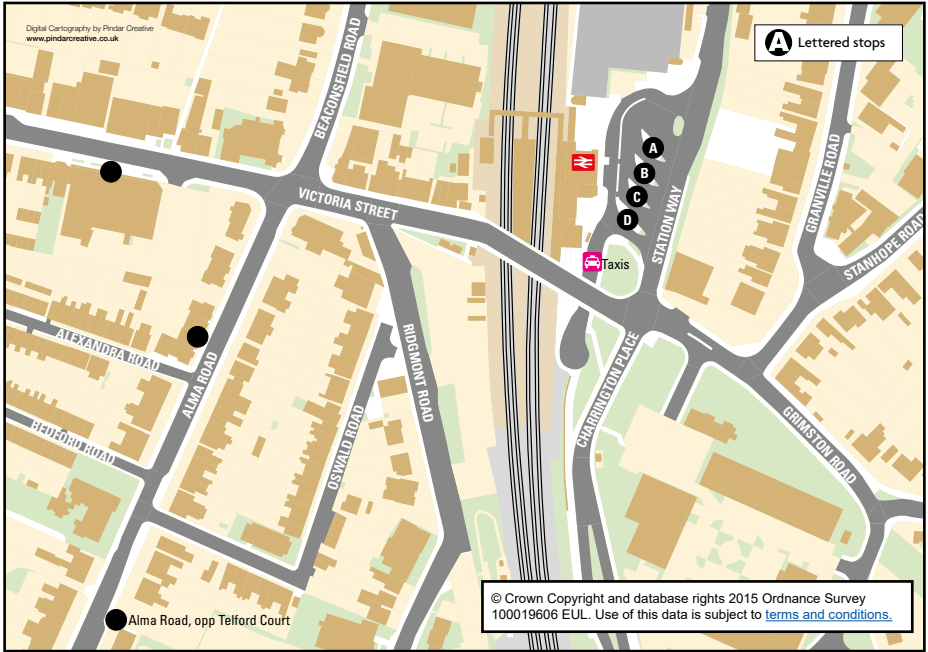

Where to Board Your Bus or Coach at St Albans City Railway Station

Service	Final Destination	Boarding Point(s)
34	Dunstable	D
34	Oaklands	B
84	Potters Bar	B
84	St Albans City Centre	C
230◆	St Albans City Centre	D
230◆	Welwyn Garden City	A
302	Hemel Hempstead	D
301	Stevenage	A
302	Welwyn Garden City	A
304	Wheathampstead	D
305	Colney Heath/Welham Green	A
305	Tyttenhanger	A
305	Sandridge	D
357	Harpending/Redbourn■	D
357	Redbourn■	B
357	Borehamwood	B
601	Borehamwood	C
601	Welwyn Garden City	A
602	Watford	C
602	Hatfield	A
653	New Greens Estate	D
653	Jersey Farm/Welwyn Garden City	A
724	Harlow	A
724	Heathrow Airport	C
S1	Cell Barnes	B
S1	St Albans City Centre	D
S4	Cottonmill	C
S5◆	Cottonmill	C
S6	Marshalswick	A
S6	Town Centre	D
S7◆	Verulam Estate/ Marshalswick	D
S8	Marshalswick	A
S8	Verulam Estate	D

■ Sundays Only

◆ Limited service

Service 230 operates on Wednesdays Only

Buses to St Albans City Centre: All services from stops C and D serve St Albans City Centre

A Lettered stops

● Alma Road, opp Telford Court