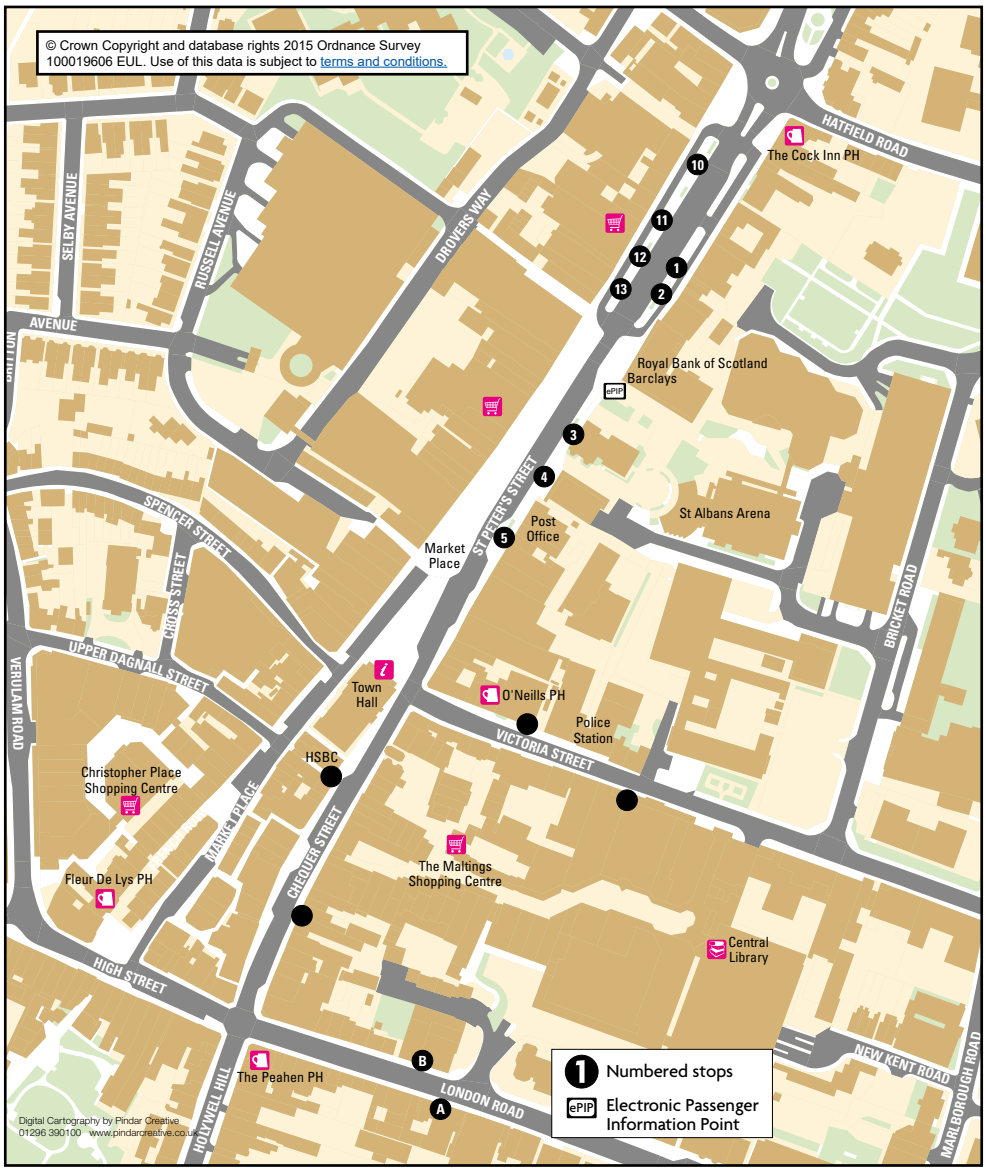

Where to Board Your Bus or Coach in St Albans, St Peter's Street

Service	Final Destination	Boarding Point(s)
34	Dunstable	12
84	Potters Bar	2
84●	New Greens Estate	10
230◆	Welwyn Garden City	1
302	Hemel Hempstead	12
301	Stevenage	1
302	Welwyn Garden City	1
304	Hitchin/Wheathampstead	13
305	Colney Heath/Welham Green	1
305	Tyttenhanger	1
305	Sandridge	13
321	Luton	10
321	Watford	5
357	St Albans Railway Station	1■
357	Borehamwood	2
357	Harpenden/Redbourn■	13
361	New Greens Estate	11
361	Bricket Wood	5
601	Welwyn Garden City	1
601	Borehamwood	4
602	Watford	2
602	Hatfield	1
653◆	New Greens Estate	11
653	Jersey Farm/Welwyn Garden City	1
724	Heathrow Airport	5
724	Harlow	10
S1	Cell Barnes	3
S4/S5	Cottonmill	4
S4	St Albans Railway Station	11
S8	Marshalswick/St Albans Railway Station◆	13
S9	Marshalswick	13
S8/S9	Verulam Estate	5

● Schooldays Only

◆ Limited Service

■ Sundays Only

Service 230 operates on Wednesdays Only

© Crown Copyright and database rights 2015 Ordnance Survey
100019606 EUL. Use of this data is subject to [terms and conditions](#).