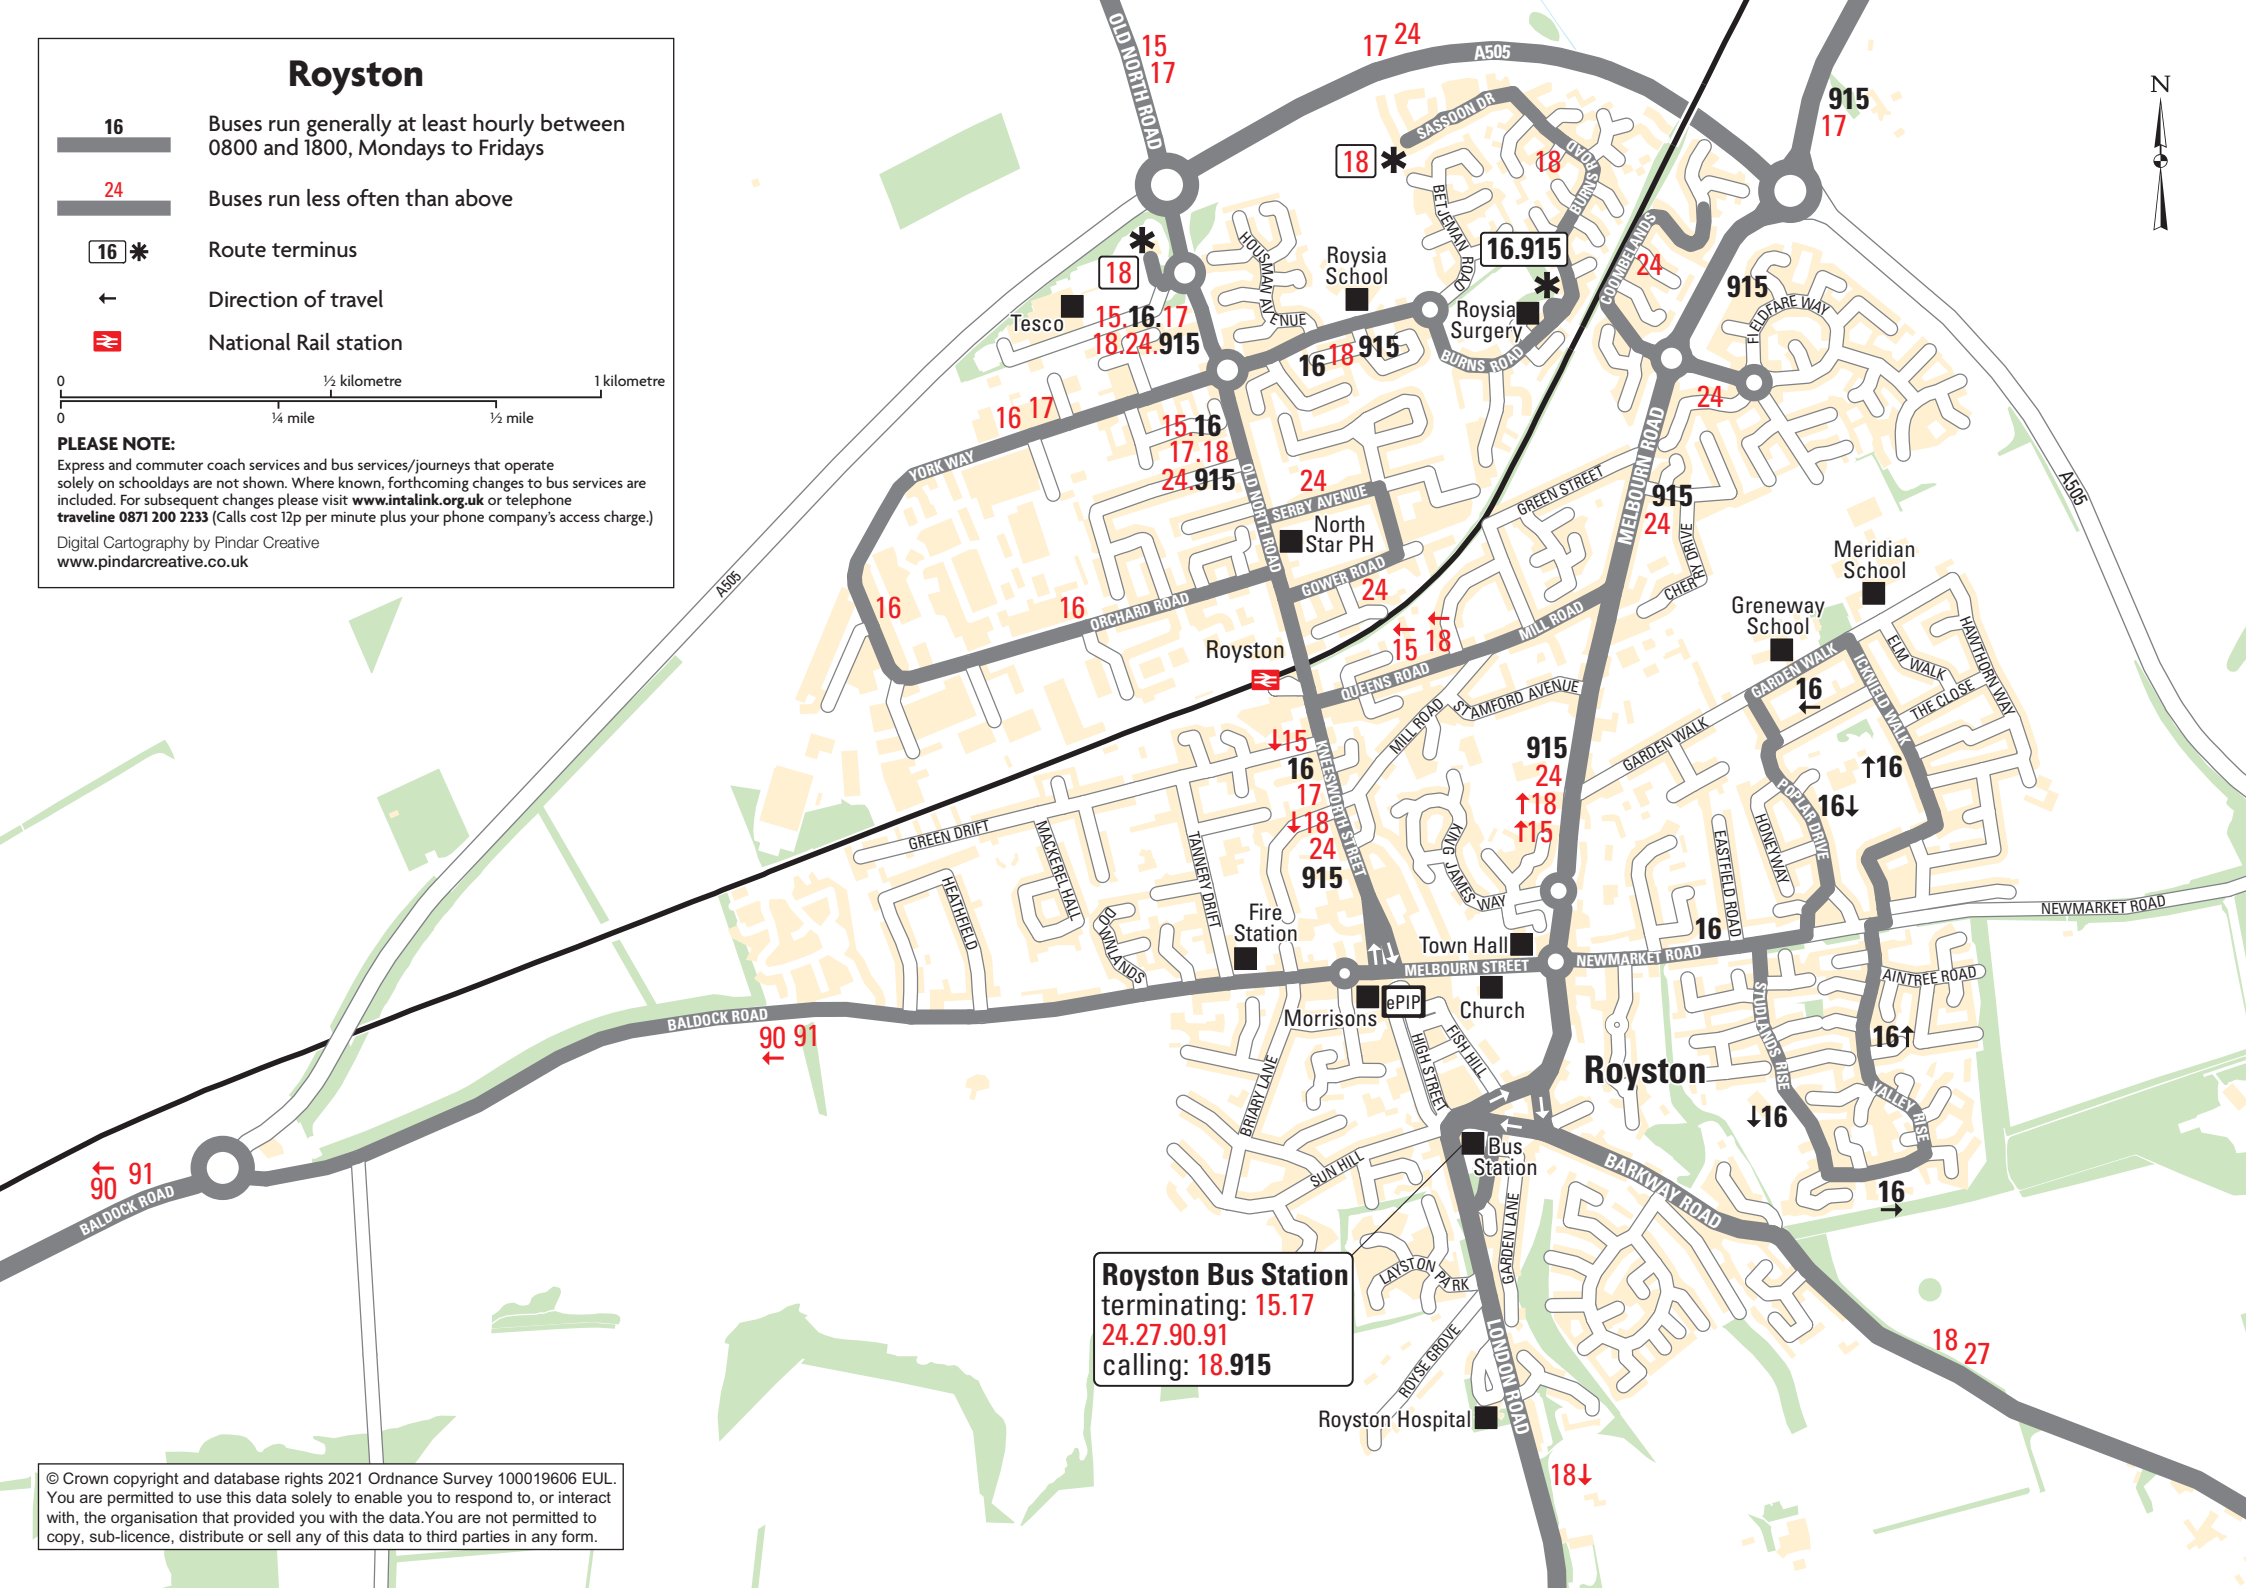

# Royston

- 16** Buses run generally at least hourly between 0800 and 1800, Mondays to Fridays
- 24** Buses run less often than above
- 16 \*** Route terminus
- ←** Direction of travel
-  National Rail station

**Royston Bus Station**  
terminating: 15.17  
24.27.90.91  
calling: 18.915