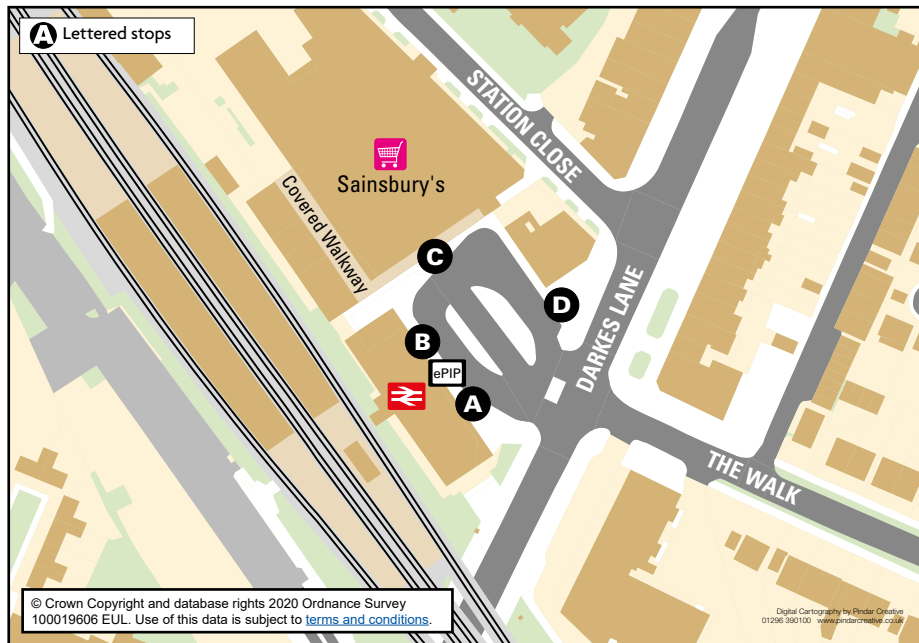

Where to Board Your Bus or Coach at Potters Bar Railway Station

Service	Final Destination	Boarding Point
84	St Albans	B
84B	High Barnet	A
242■	Waltham Cross	A
242■	Walham Green Railway Station	C
298	Arnos Grove Underground Station	C
313	Chingford	D
356▲	Oaklands	B
610◆	Cockforsters	D
610◆	Hatfield/Luton	B