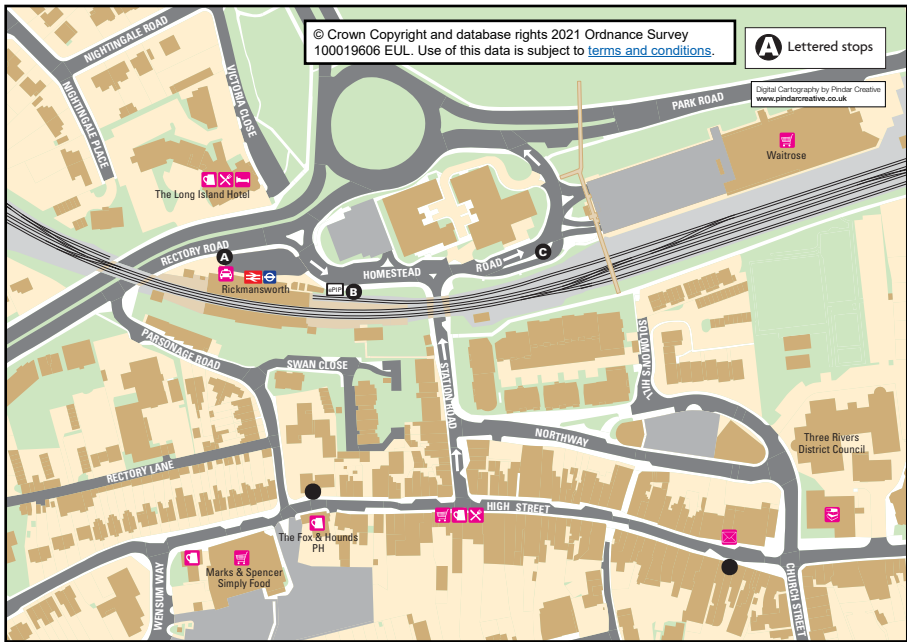

# Where to Board Your Bus or Coach at Rickmansworth Railway Station

Service	Destination	Boarding Point
103	High Wycombe	C
103	Watford	C
322	Hemel Hempstead	C
322	Maple Cross	B
336	Chorleywood	C
336	Watford/North Bushey ♦	C
724	Heathrow Airport	A
724	Harlow	B
725	Stevenage	C

Service	Destination	Boarding Point
951*	Thorpe Park	A
951*	Watford	C
R1♦	Mount Vernon Hospital	C
R1♦	Maple Cross	B
R2♦	Mount Vernon Hospital	C
R2♦	Watford	C
R2♦	Chorleywood	B
W1♦	Maple Cross	B
W1■	Garston	C

♦ Limited Service ■ Sundays Only \* Only operates when Thorpe Park is open

Services 322 and 725 are funded through the Bus Service Improvement Plan in partnership with the Department for Transport