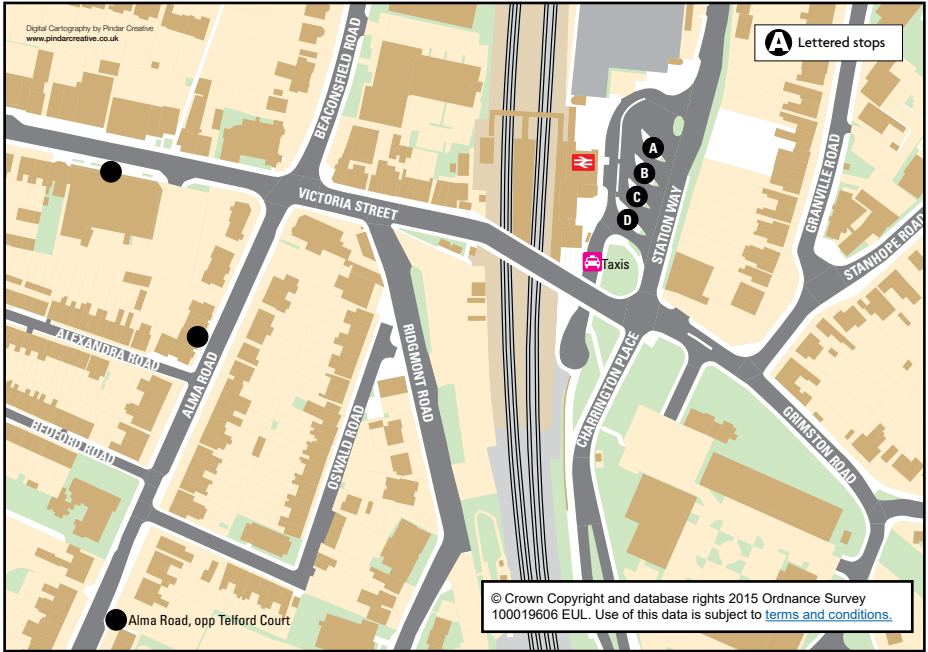

Where to Board Your Bus or Coach at St Albans City Railway Station

Service	Final Destination	Boarding Point(s)
34◆	Dunstable	D
34◆	Oaklands	B
84	Potters Bar	B
84	St Albans City Centre	C
230◆	St Albans City Centre	D
230◆	Welwyn Garden City	A
301	St Albans City Centre	D
301	Stevenage	A
302	Hemel Hempstead	D
302	Welwyn Garden City	A
304◆	Oaklands◆/Wheathamstead■	A, D■
305◆	Tyttenhanger/Colney Heath/Potters Bar	A
305◆	St Albans City Centre/Sandridge	D
357	Harpenden/Redbourn■	D
357	Borehamwood	B
601	Borehamwood	C
601	Welwyn Garden City	A
602	Watford	C
602	Hatfield	A
653	New Greens Estate	D
653	Jersey Farm/Welwyn Garden City	A
724	Harlow	A
724	Heathrow Airport	C
725	Rickmansworth	C
725	Stevenage Lister Hospital	B
S1	City Circular via Cell Barnes	B
S1	City Circular via St Albans City Centre	D
S4	City Circular via Cottonmill	C
S5◆	City Circular via Cottonmill	C
S6	City Circular via Marshalswick	A
S6	City Circular via St Albans City Centre	D
S7◆	City Circular via Verulam Estate/ Marshalswick	D
S8◆	City Circular via Marshalswick	A

◆ Limited service ■ Sundays Only Service 230 operates on Wednesdays Only
All Services from stops C and D serve St Albans City Centre

A Lettered stops

Alma Road, opp Telford Court

© Crown Copyright and database rights 2015 Ordnance Survey
100019606 EUL. Use of this data is subject to [terms and conditions](#).