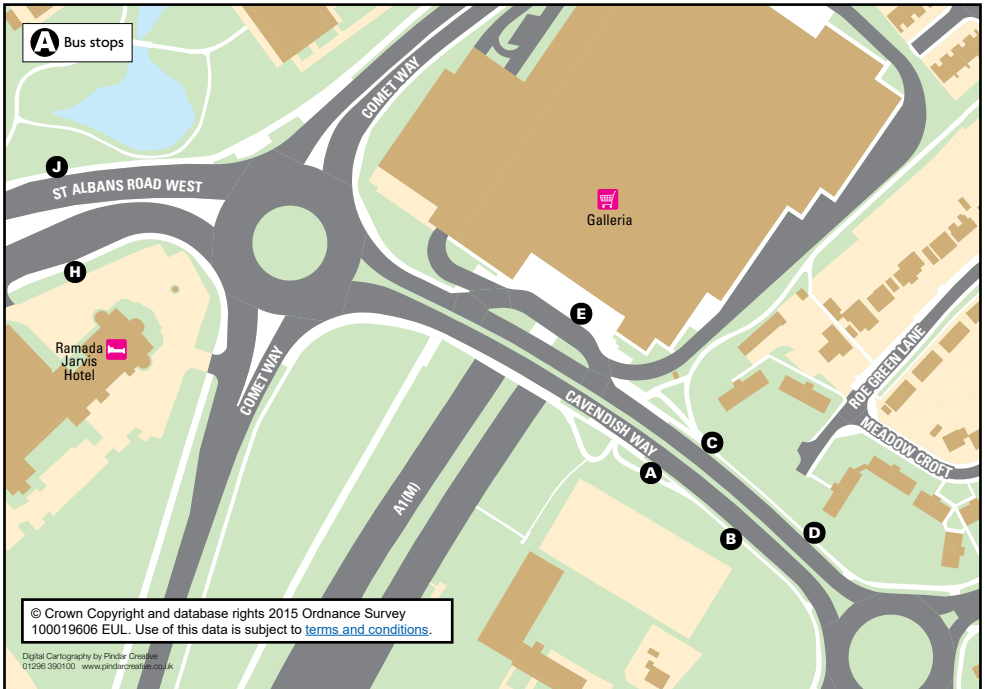

Where to Board Your Bus or Coach at Hatfield Galleria

Service	Final Destination	Boarding Point(s)
301	St Albans	A
301	Stevenage	C
302	Hemel Hempstead	A
302	Welwyn Garden City	C
303●	Oaklands	A
303●	Hatfield Railway Station	C
312◆	Hatfield Tesco	C
312◆	Bell Bar	B
341◆	Hatfield Town Centre	B
341◆	Broxbourne/Hertford	D, B
602	Watford/St Albans	A
602	Hatfield Railway Station	D
610	Luton	B
610	Cockforstes/Potters Bar	D

Service	Final Destination	Boarding Point(s)
612●	Hatfield The Forum	D
612●	Luton	B
614	Queensbury Underground Stn	D
614	Hatfield Railway Station	B
635	The Forum/Watford◆	D
635	Stevenage/Hitchin◆	B
641◆	Town Centre/Hatfield Railway Stn◆	B
641◆	Broxbourne/Hertford	D, B
644	Queensbury Underground Stn	D
644	Hatfield Railway Station	B
653	St Albans	A
653	Welwyn Garden City	D
724	Harlow	C
724	Heathrow Airport	A

◆ Limited Service   ■ Sundays Only   ● Schooldays Only. Open to public

▲ University of Hertfordshire Term days Only

Service 312 operates on Wednesdays Only

© Crown Copyright and database rights 2015 Ordnance Survey 100019606 EUL. Use of this data is subject to [terms and conditions](#).