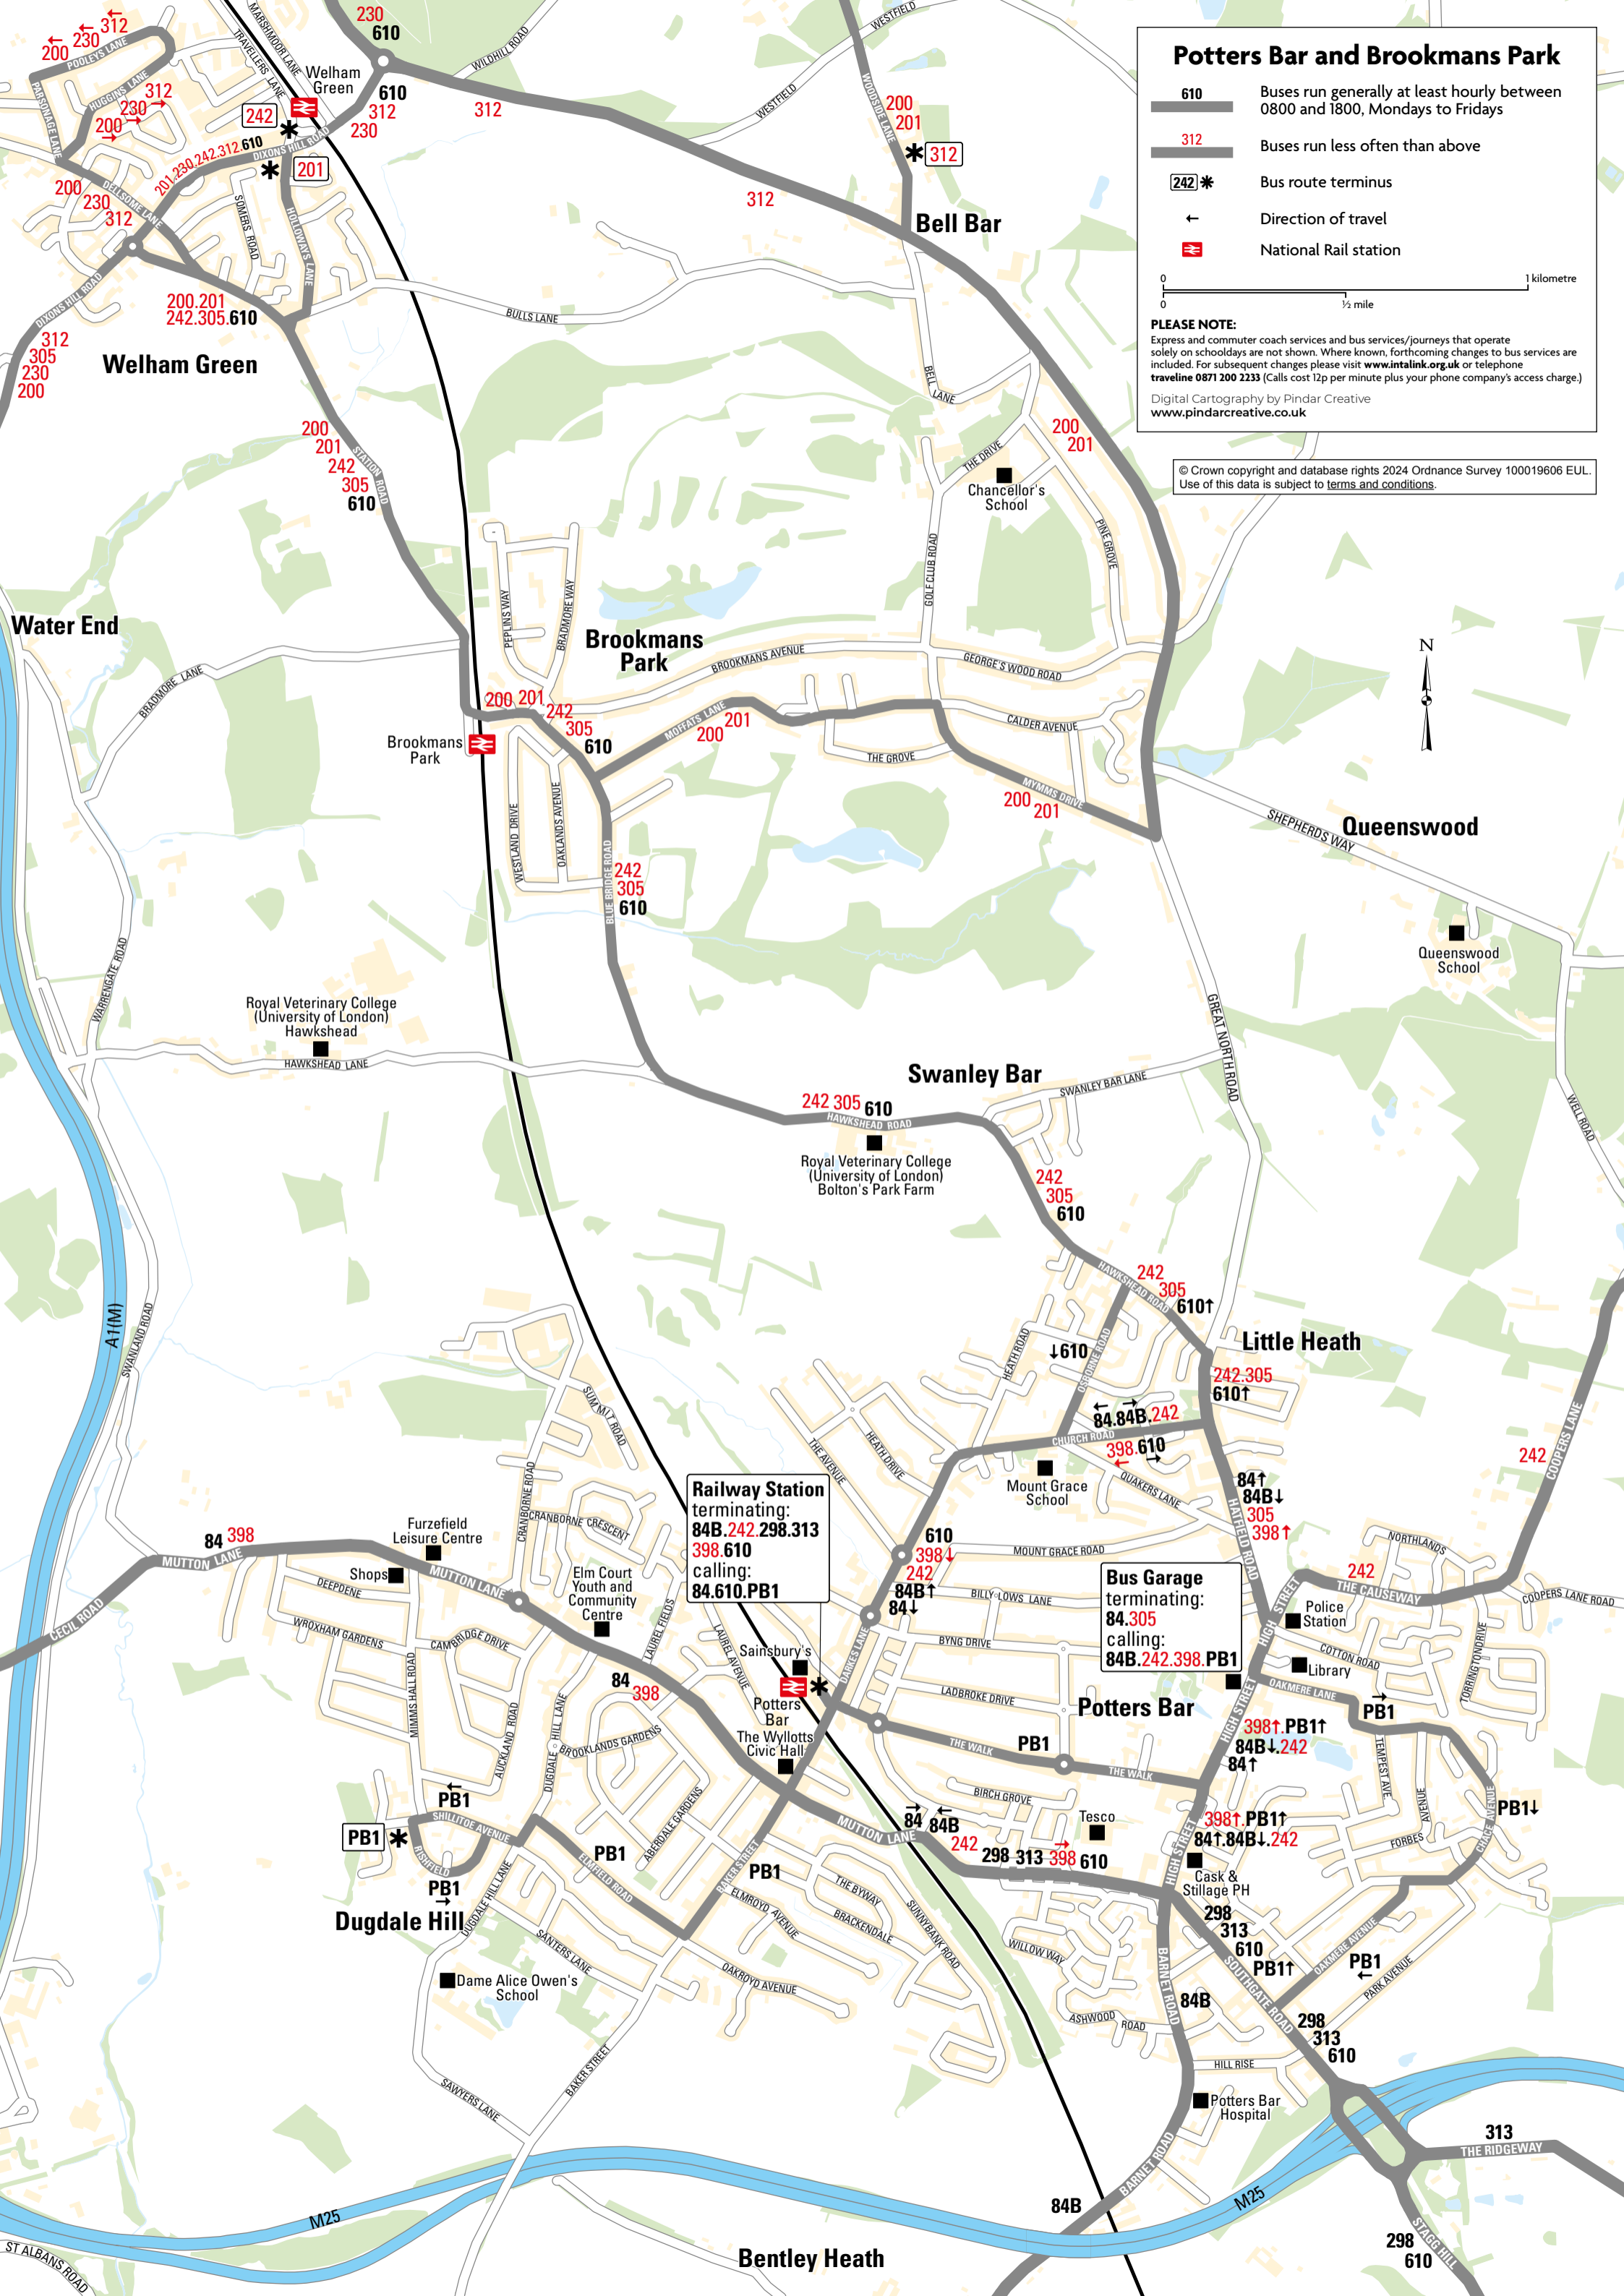

Potters Bar and Brookmans Park

- 610** Buses run generally at least hourly between 0800 and 1800, Mondays to Fridays
- 312** Buses run less often than above
- 242*** Bus route terminus
- ← Direction of travel
-  National Rail station

© Crown copyright and database rights 2024 Ordnance Survey 100019606 EUL.
Use of this data is subject to [terms and conditions](#).

Railway Station terminating:
84B.242.298.313
398.610
calling:
84.610.PB1