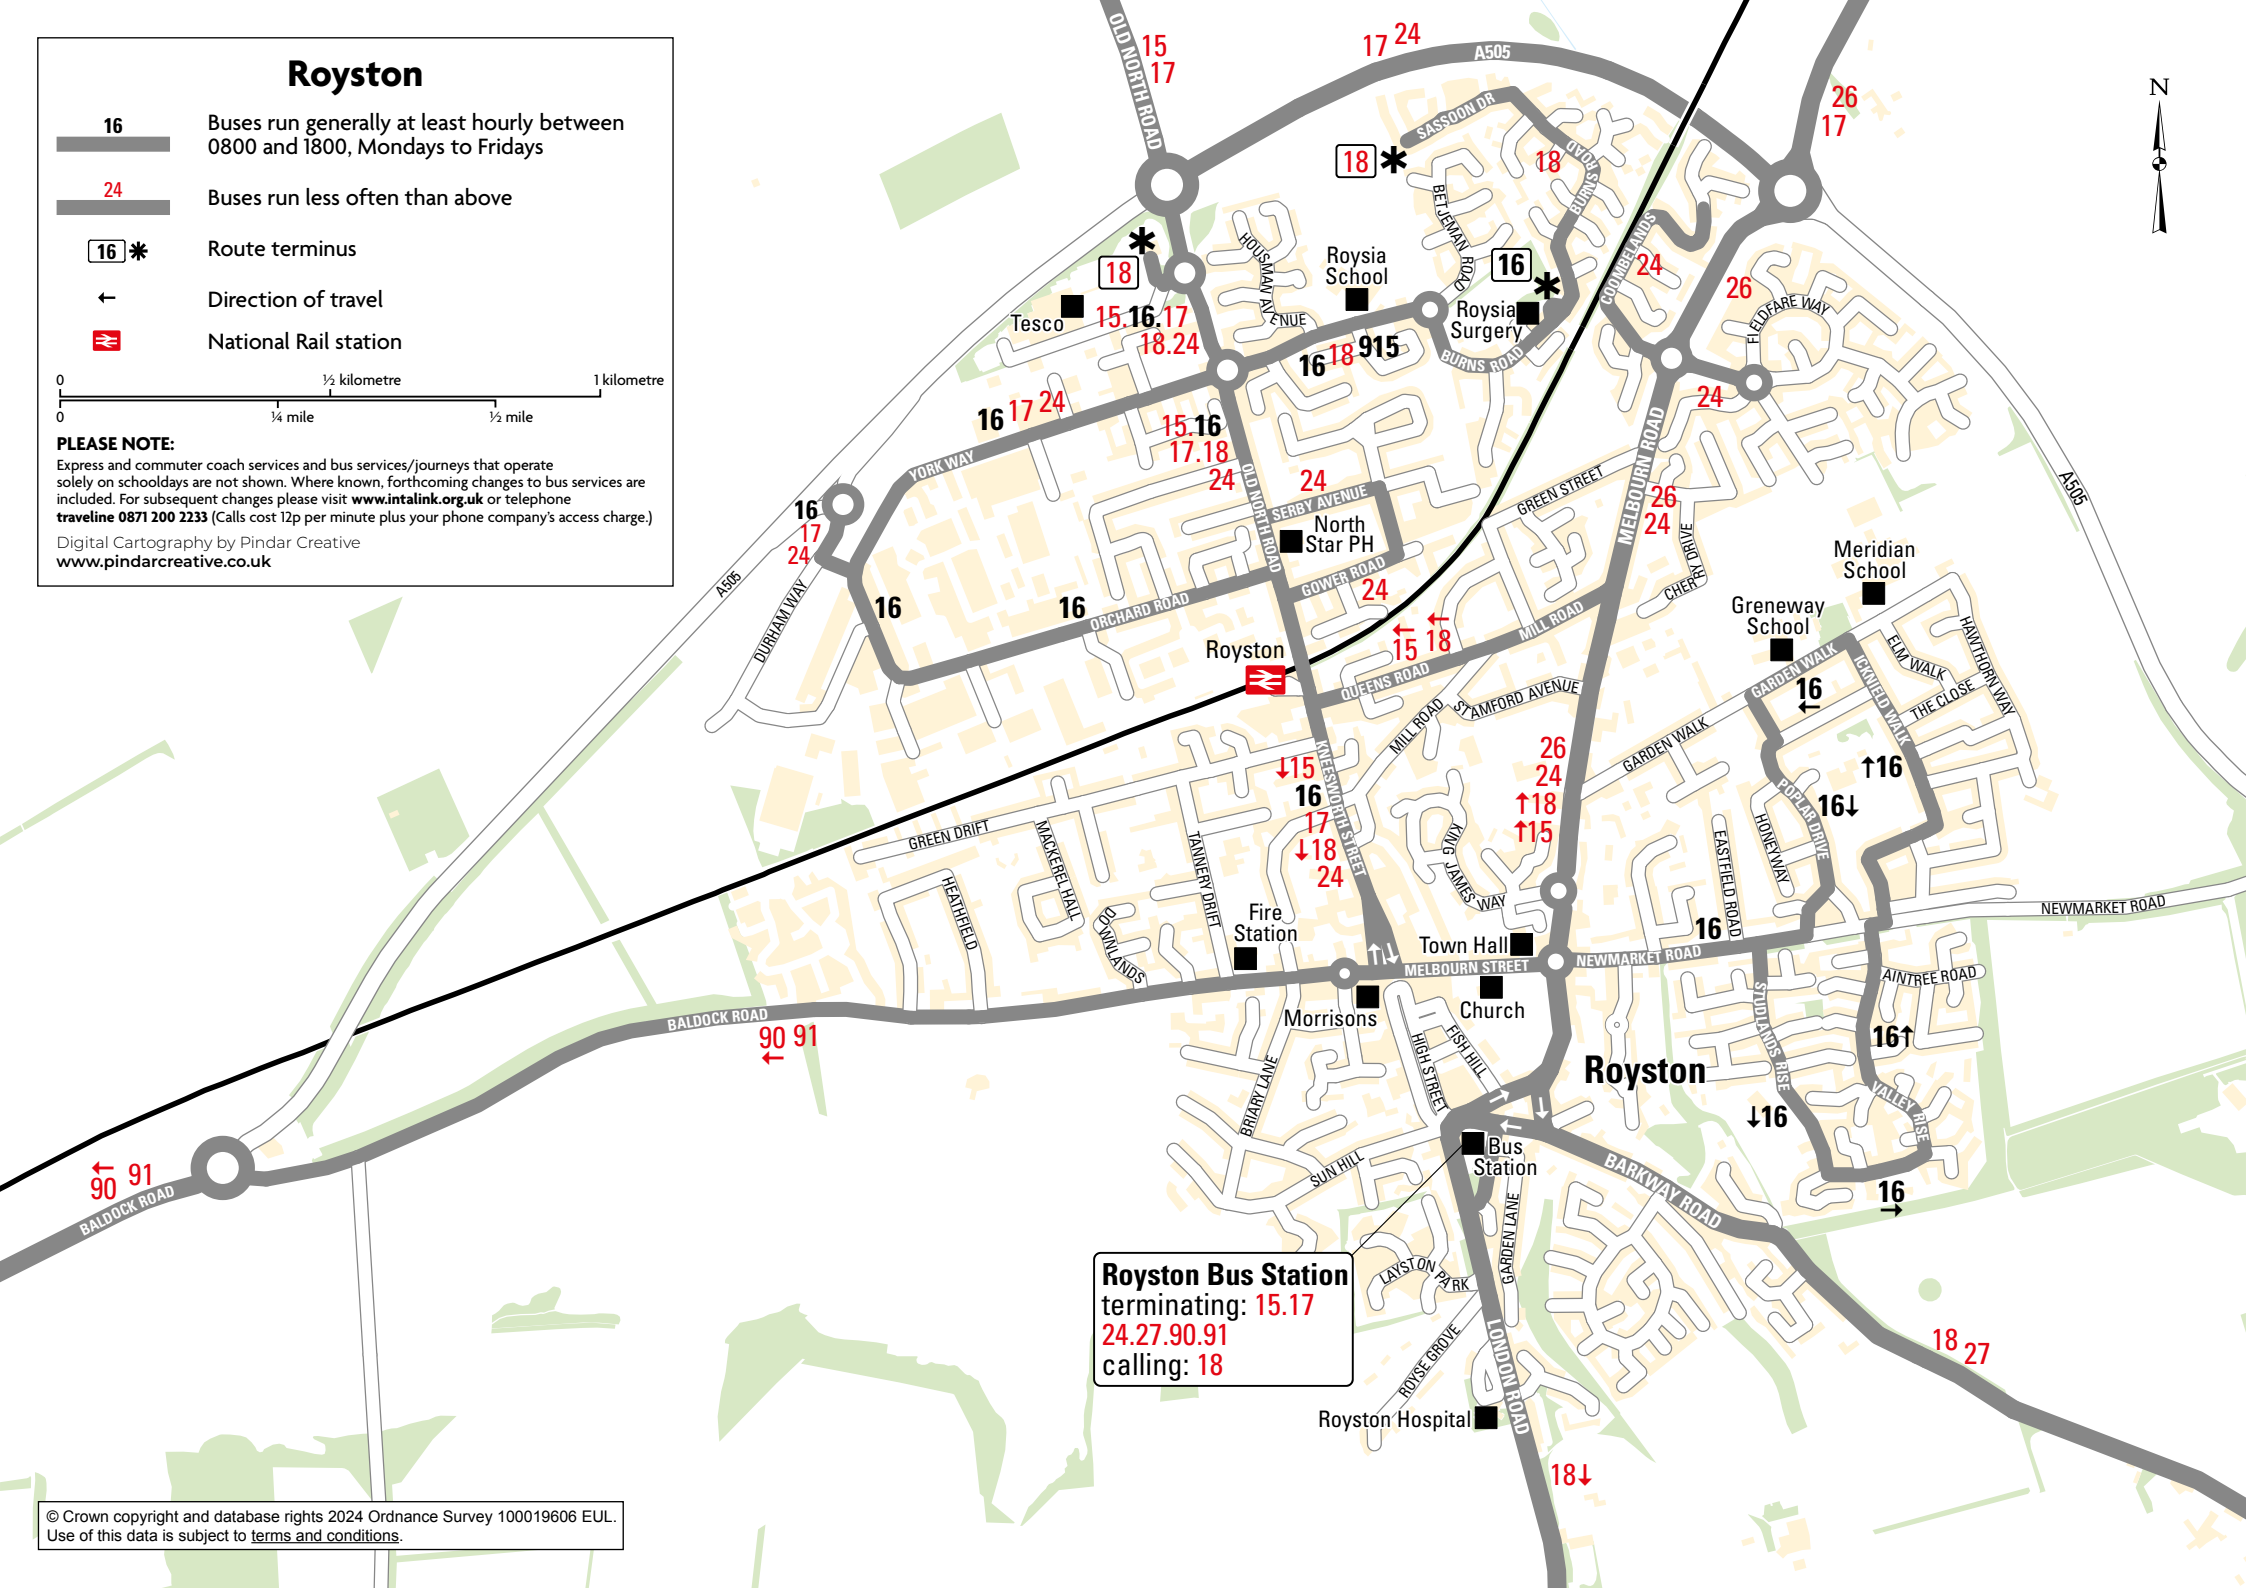

Royston

- 16** Buses run generally at least hourly between 0800 and 1800, Mondays to Fridays
- 24** Buses run less often than above
- 16 *** Route terminus
- ←** Direction of travel
-  National Rail station

Royston Bus Station
 terminating: 15.17
 24.27.90.91
 calling: 18