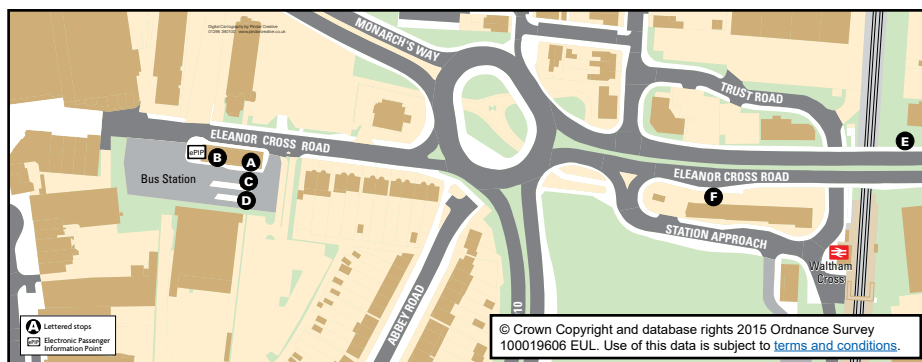

# Where to Board Your Bus or Coach in Waltham Cross

Service	Final Destination	Boarding Point(s)
13/13A ♦	North Weald	C, E
13B ♦	Epping Underground Station	C, E
14 ♦/14X ♦	Waltham Abbey	C, E
15 ♦/15A ♦	Harlow	C, E
15B ♦	Waltham Abbey	C, E
16 ♦	Waltham Abbey	C, E
66/16C ■	Loughton/Debden	C, E
211 ♦	Breach Barns	C, E
212 ♦	Waltham Abbey	C, E
217	Turnpike Lane (Bus/Underground Station)	A
242	Brookfield Centre/Potters Bar/Welwyn Garden City ■	D
251	Hammond Street	F, D
251	Waltham Abbey	C, E
279	Manor House	B
310	Hertford	D
317	Enfield	A
327	Bulls Cross, Elsing Estate	A
491	North Middlesex Hospital (Edmonton)	B
N279*	Central London (Trafalgar Square)	B

♦ Limited Service    ■ Sundays Only    \* Night Bus Service