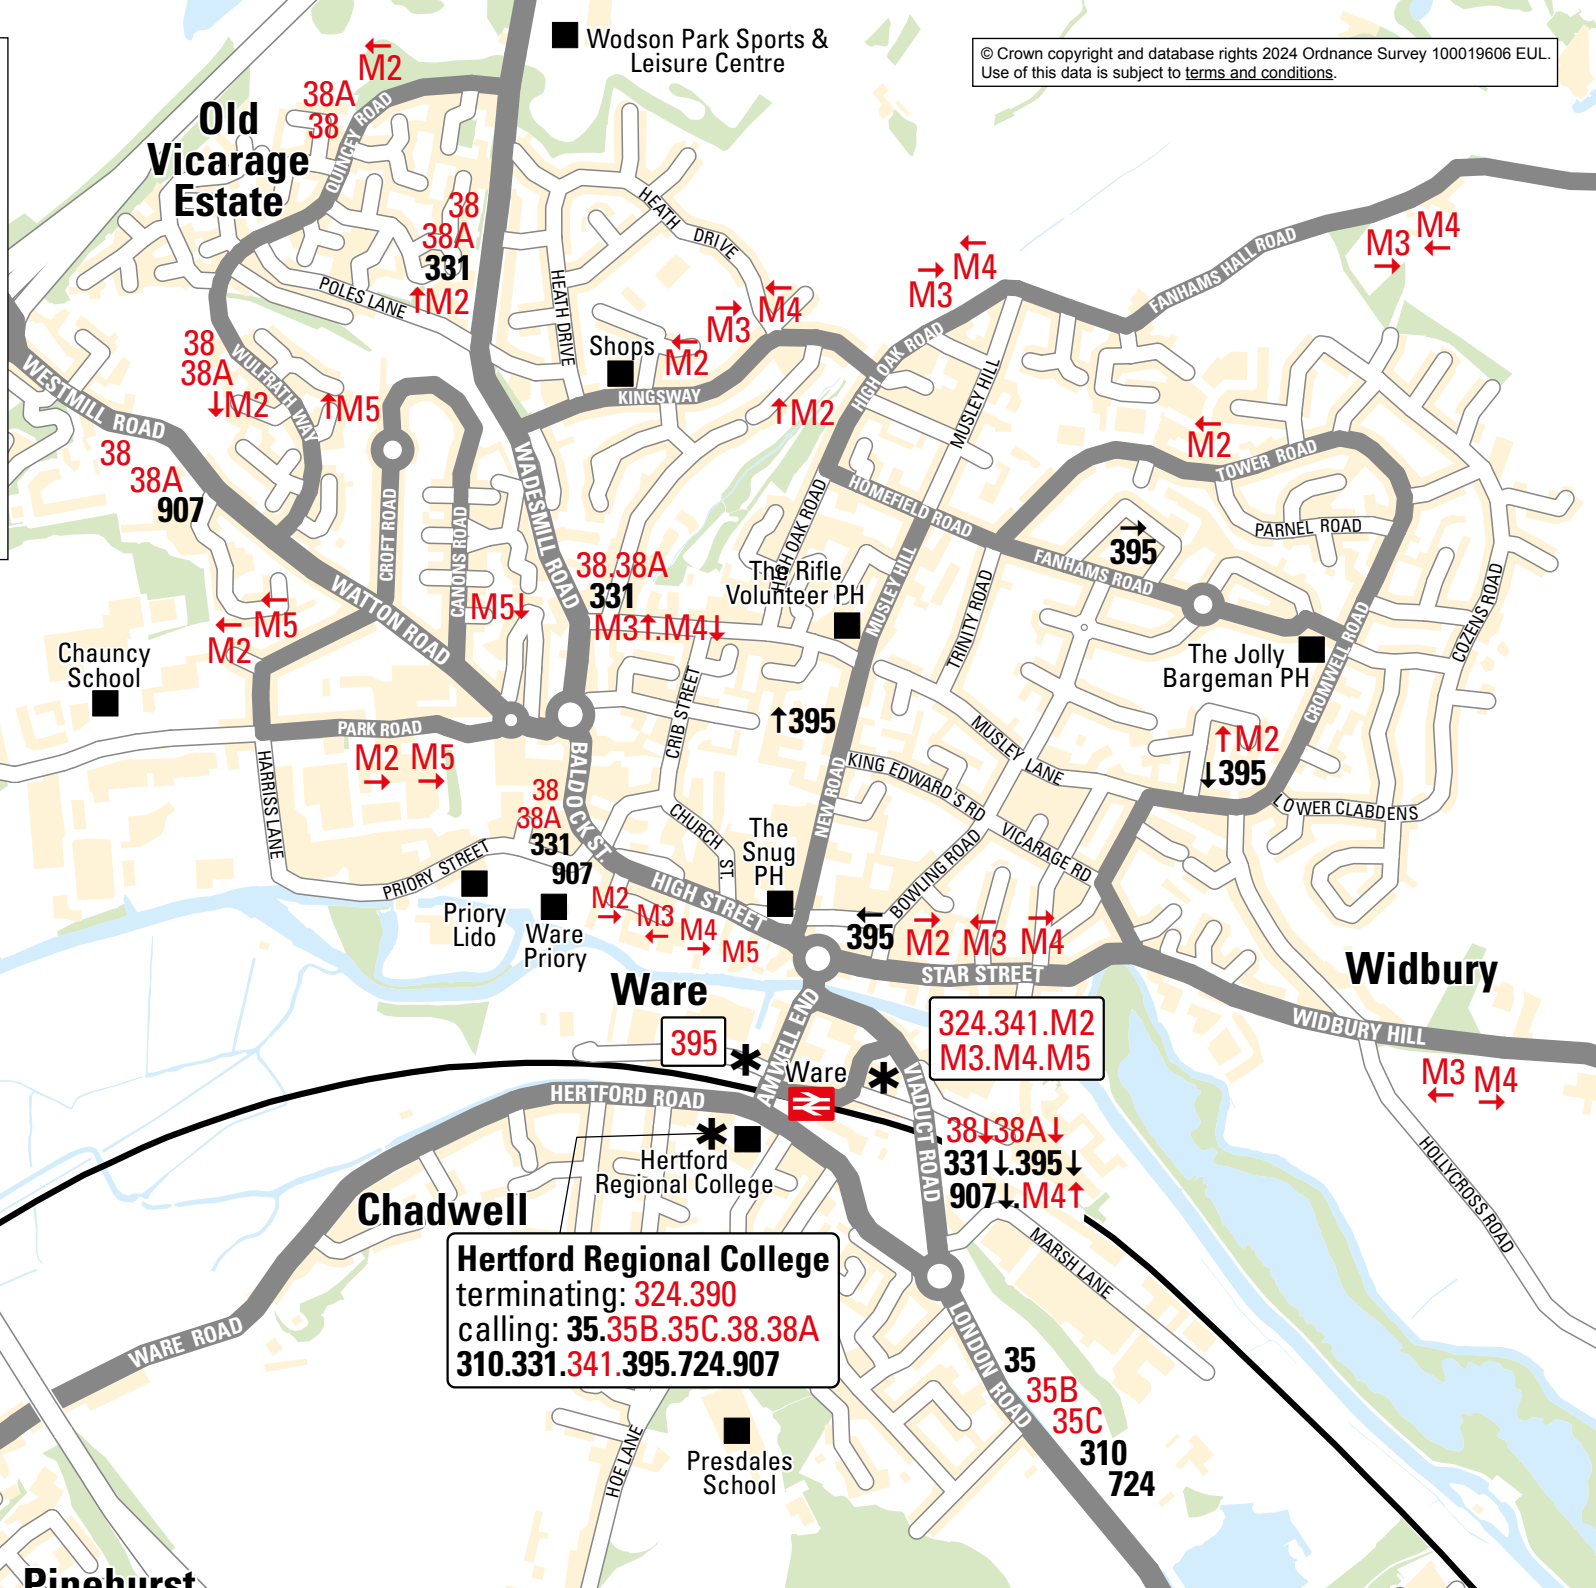

Ware

- **331** Buses run generally at least hourly between 0800 and 1800, Mondays to Fridays
- **M3** Buses run less often than above
- ← Direction of travel
- National Rail station

PLEASE NOTE:
Express and commuter coach services and bus services/journeys that operate solely on schooldays are not shown. Where known, forthcoming changes to bus services are included. For subsequent changes please visit www.intalink.org.uk or telephone **traveline 0871 200 2233** (Calls cost 12p per minute plus your phone company's access charge.)

Digital Cartography by Pindar Creative
www.pindarcreative.co.uk

**35.35B.35C.38.38A
310.324.331.341
390.395.724.907**

Hertford Regional College
terminating: **324.390**
calling: **35.35B.35C.38.38A
310.331.341.395.724.907**

**324.341.M2
M3.M4.M5**

**38.38A
331.395
907.M4**

**35
35B
35C
310
724**